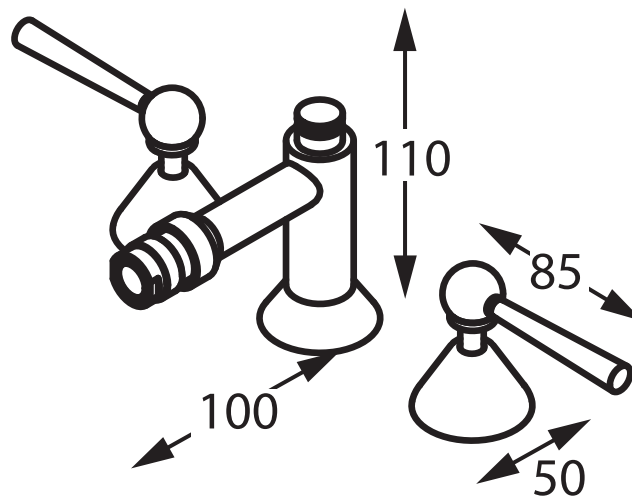

Accent

Appeal Lever

APPL-C024
Bidette Set

Accent International

NSW: 3/3 Warrah Street Chatswood 2067 P: 02 9882 2633 F: 02 9882 2644

VIC: 3 Balmain Street Richmond 3121 P: 03 9428 8999 F: 03 9428 2499

Email: info@accenttapware.com.au Web: www.accenttapware.com.au