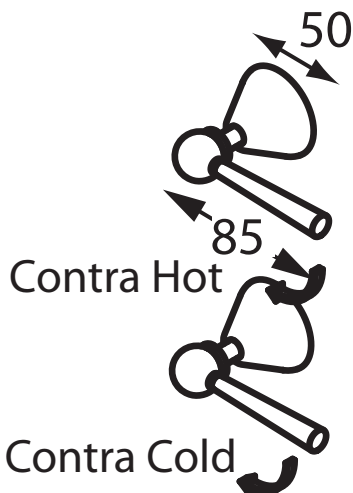

Accent

Appeal Lever

APPL-C041
Recess Adaptors

APPL-C041N
Recess Adaptors

APPL-C045
Recess Adaptors

Accent International
NSW: 3/3 Warrah Street Chatswood 2067 P: 02 9882 2633 F: 02 9882 2644
VIC: 3 Balmain Street Richmond 3121 P: 03 9428 8999 F: 03 9428 2499
Email: info@accenttapware.com.au Web: www.accenttapware.com.au