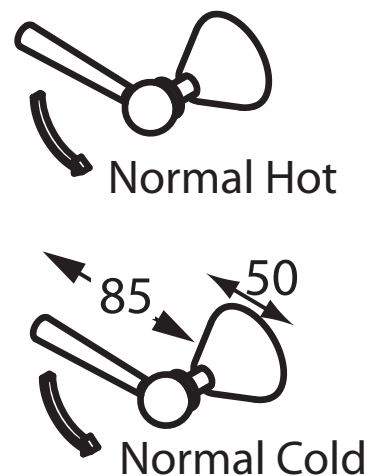

Accent

Appeal Lever

APPL-C041
Recess Adaptors

APPL-C041N
Recess Adaptors

APPL-C045
Recess Adaptors

Accent International
NSW: 3/3 Warrah Street Chatswood 2067 P: 02 9882 2633 F: 02 9882 2644
VIC: 3 Balmain Street Richmond 3121 P: 03 9428 8999 F: 03 9428 2499
Email: info@accenttapware.com.au Web: www.accenttapware.com.au