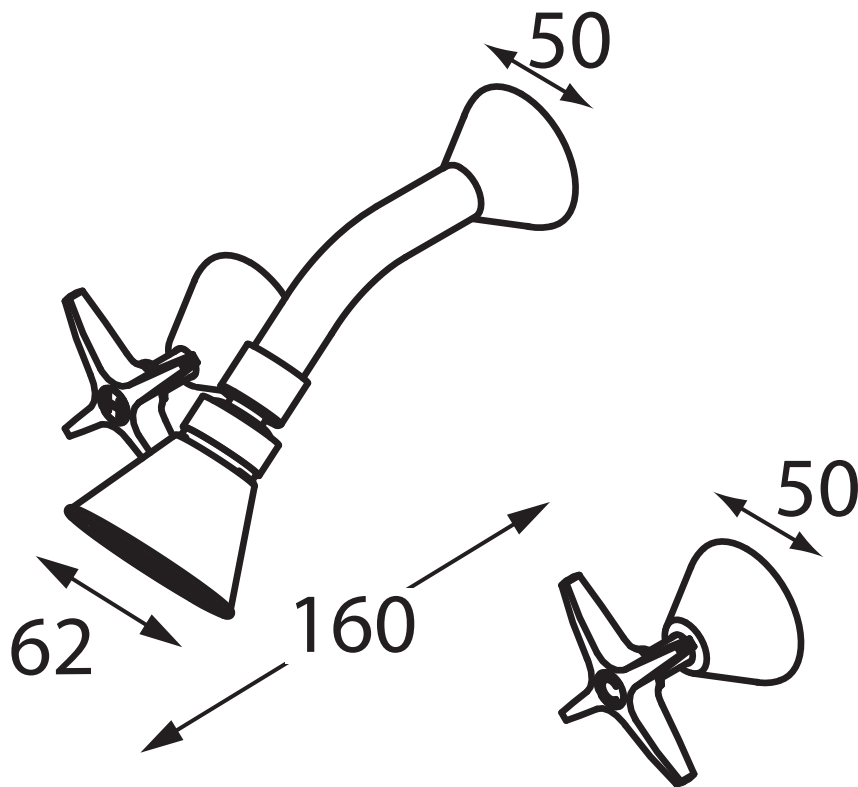

Accent

Appeal

APP-C007 3/4N3S
Standard Shower Set

Accent International
NSW: 3/3 Warrah Street Chatswood 2067 P: 02 9882 2633 F: 02 9882 2644
Email: info@accenttapware.com.au Web: www.accenttapware.com.au