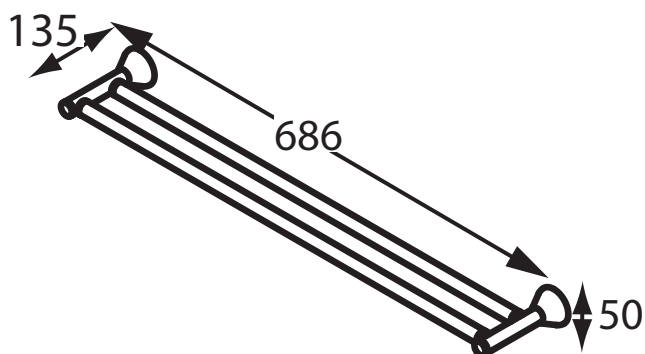

Accent

Appeal

APP-C027
913mm Single Towel Rail

APP-C028
686mm Single Towel Rail

APP-C029
913mm Double Towel Rail

APP-C030
686mm Double Towel Rail

Accent International
NSW: 3/3 Warrah Street Chatswood 2067 P: 02 9882 2633 F: 02 9882 2644
Email: info@accenttapware.com.au Web: www.accenttapware.com.au