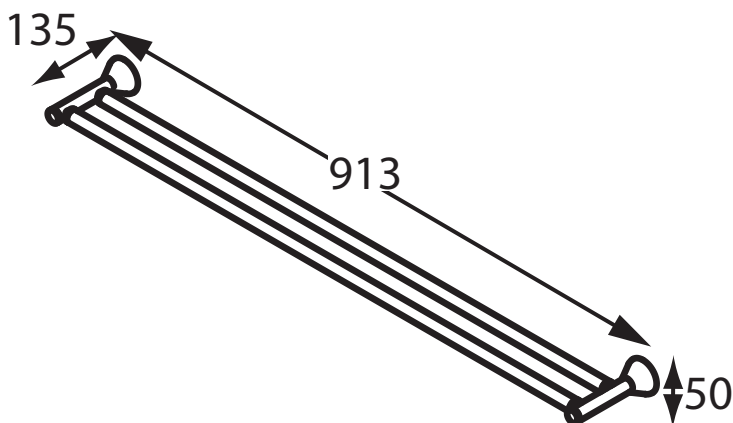

Accent

Appeal

APP-C027
913mm Single Towel Rail

APP-C028
686mm Single Towel Rail

APP-C029
913mm Double Towel Rail

APP-C030
686mm Double Towel Rail

Accent International
NSW: 3/3 Warrah Street Chatswood 2067 P: 02 9882 2633 F: 02 9882 2644
Email: info@accenttapware.com.au Web: www.accenttapware.com.au