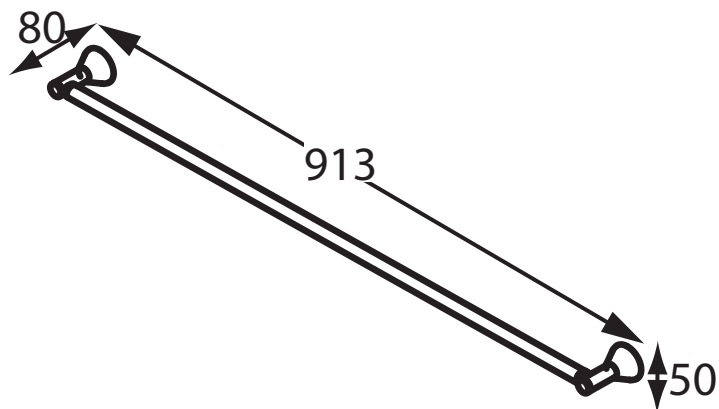

Accent

Appeal

APP-C027
913mm Single Towel Rail

APP-C028
686mm Single Towel Rail

APP-C029
913mm Double Towel Rail

APP-C030
686mm Double Towel Rail

Accent International
NSW: 3/3 Warrah Street Chatswood 2067 P: 02 9882 2633 F: 02 9882 2644
Email: info@accenttapware.com.au Web: www.accenttapware.com.au