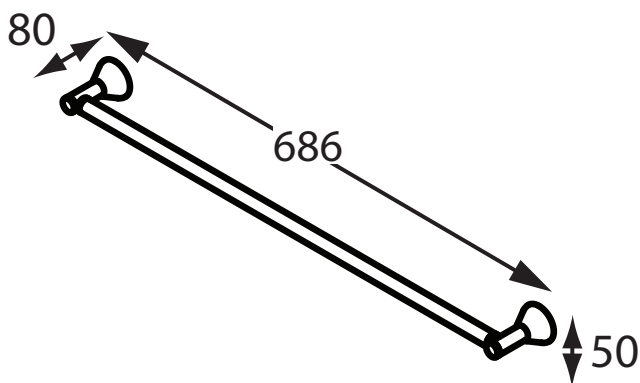

Accent

Appeal

APP-C027
913mm Single Towel Rail

APP-C028
686mm Single Towel Rail

APP-C029
913mm Double Towel Rail

APP-C030
686mm Double Towel Rail

Accent International
NSW: 3/3 Warrah Street Chatswood 2067 P: 02 9882 2633 F: 02 9882 2644
Email: info@accenttapware.com.au Web: www.accenttapware.com.au