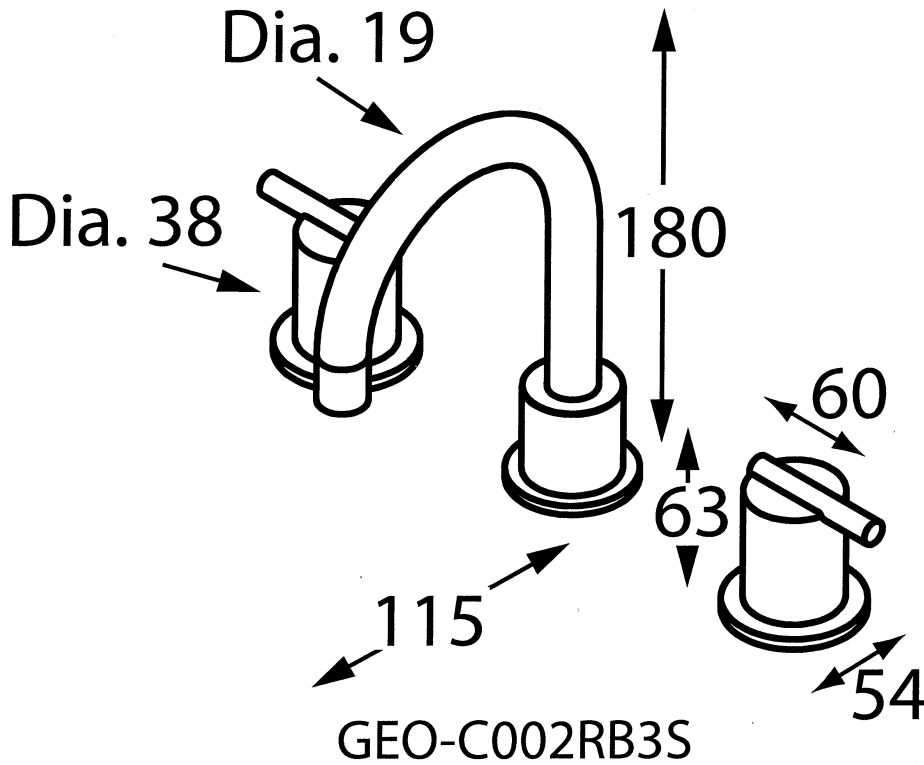

# Geo

Basin Set with Fixed Spout and Round Bar Handle

Basin Set with Fixed Spout and Square Bar Handle

Accent International  
NSW: 3/3 Warrah Street Chatswood 2067 P: 02 9882 2633 F: 02 9882 2644  
VIC: 3 Balmain Street Richmond 3121 P: 03 9428 8999 F: 03 9428 2499  
Email: [info@accenttapware.com.au](mailto:info@accenttapware.com.au) Web: [www.accenttapware.com.au](http://www.accenttapware.com.au)

# Accent

Geo

Basin Set with Swivel Spout and Round Bar Handle

Basin Set with Swivel Spout and Square Bar Handle

Accent International  
NSW: 3/3 Warrah Street Chatswood 2067 P: 02 9882 2633 F: 02 9882 2644  
VIC: 3 Balmain Street Richmond 3121 P: 03 9428 8999 F: 03 9428 2499  
Email: [info@accenttapware.com.au](mailto:info@accenttapware.com.au) Web: [www.accenttapware.com.au](http://www.accenttapware.com.au)