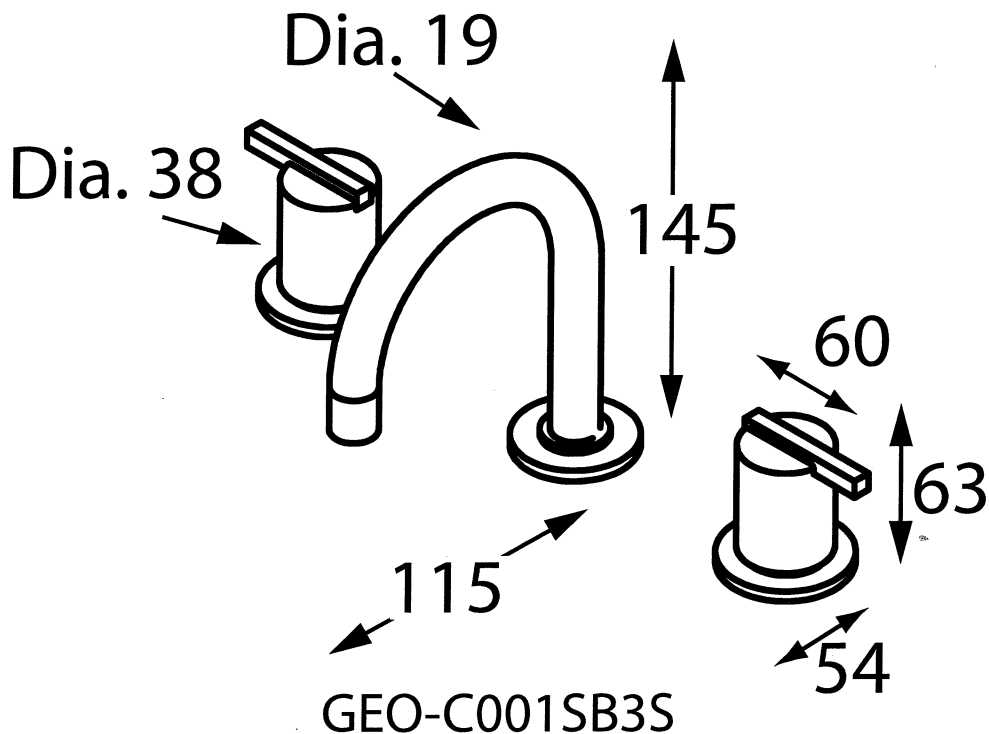

# Geo

Basin Set with Fixed Spout and Round Bar Handle

Basin Set with Fixed Spout and Square Bar Handle

Accent International  
NSW: 3/3 Warrah Street Chatswood 2067 P: 02 9882 2633 F: 02 9882 2644  
VIC: 3 Balmain Street Richmond 3121 P: 03 9428 8999 F: 03 9428 2499  
Email: [info@accenttapware.com.au](mailto:info@accenttapware.com.au) Web: [www.accenttapware.com.au](http://www.accenttapware.com.au)

# Accent

Geo

Basin Set with Swivel Spout and Round Bar Handle

Basin Set with Swivel Spout and Square Bar Handle

Accent International  
NSW: 3/3 Warrah Street Chatswood 2067 P: 02 9882 2633 F: 02 9882 2644  
VIC: 3 Balmain Street Richmond 3121 P: 03 9428 8999 F: 03 9428 2499  
Email: [info@accenttapware.com.au](mailto:info@accenttapware.com.au) Web: [www.accenttapware.com.au](http://www.accenttapware.com.au)