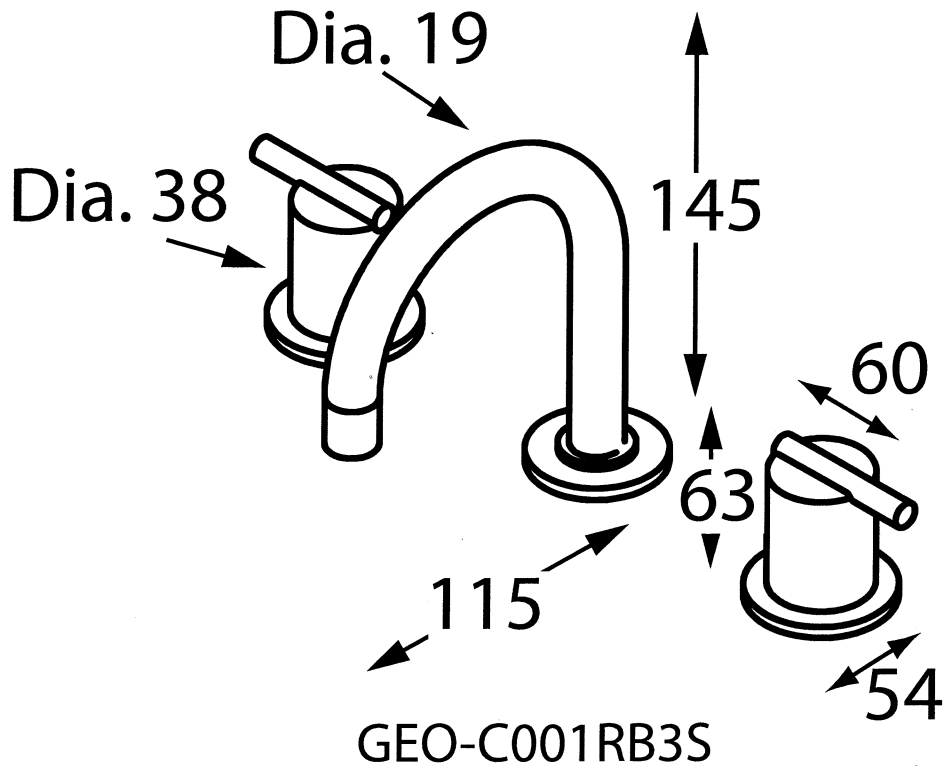

# Geo

Basin Set with Fixed Spout and Round Bar Handle

Basin Set with Fixed Spout and Square Bar Handle

Accent International  
NSW: 3/3 Warrah Street Chatswood 2067 P: 02 9882 2633 F: 02 9882 2644  
VIC: 3 Balmain Street Richmond 3121 P: 03 9428 8999 F: 03 9428 2499  
Email: [info@accenttapware.com.au](mailto:info@accenttapware.com.au) Web: [www.accenttapware.com.au](http://www.accenttapware.com.au)

# Accent

Geo

Basin Set with Swivel Spout and Round Bar Handle

Basin Set with Swivel Spout and Square Bar Handle

Accent International  
NSW: 3/3 Warrah Street Chatswood 2067 P: 02 9882 2633 F: 02 9882 2644  
VIC: 3 Balmain Street Richmond 3121 P: 03 9428 8999 F: 03 9428 2499  
Email: [info@accenttapware.com.au](mailto:info@accenttapware.com.au) Web: [www.accenttapware.com.au](http://www.accenttapware.com.au)