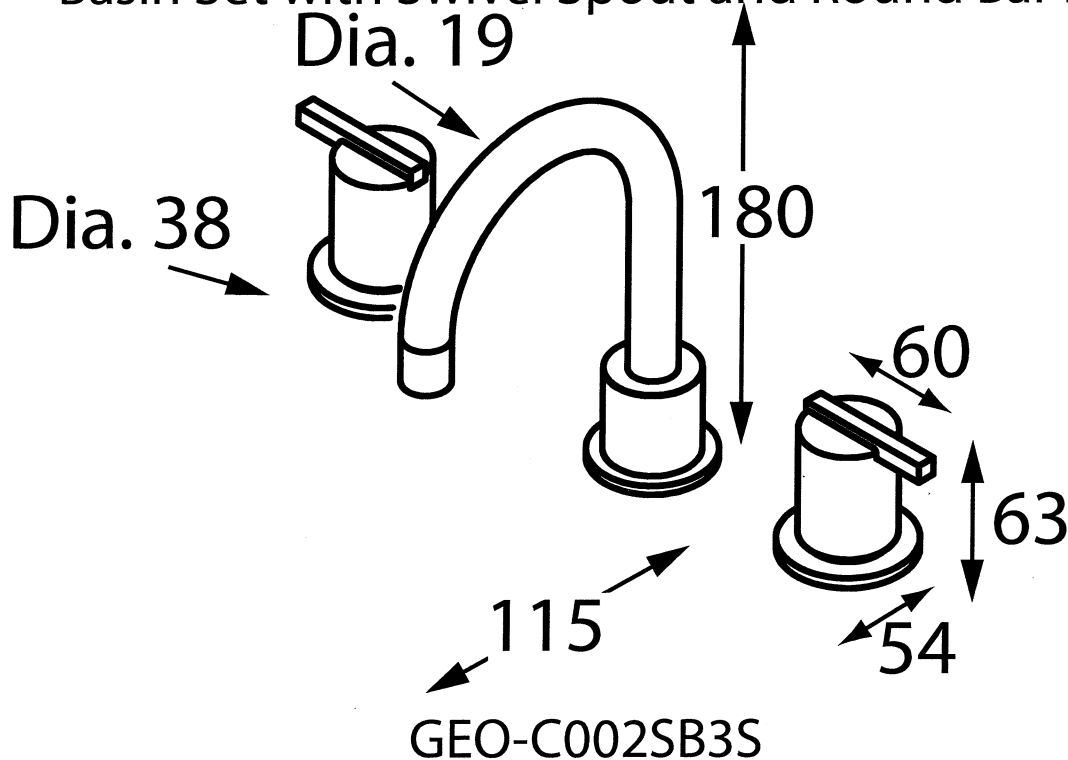

# Geo

Basin Set with Fixed Spout and Round Bar Handle

Basin Set with Fixed Spout and Square Bar Handle

Accent International  
NSW: 3/3 Warrah Street Chatswood 2067 P: 02 9882 2633 F: 02 9882 2644  
VIC: 3 Balmain Street Richmond 3121 P: 03 9428 8999 F: 03 9428 2499  
Email: [info@accenttapware.com.au](mailto:info@accenttapware.com.au) Web: [www.accenttapware.com.au](http://www.accenttapware.com.au)

# Accent

Geo

Basin Set with Swivel Spout and Round Bar Handle

Basin Set with Swivel Spout and Square Bar Handle

Accent International  
NSW: 3/3 Warrah Street Chatswood 2067 P: 02 9882 2633 F: 02 9882 2644  
VIC: 3 Balmain Street Richmond 3121 P: 03 9428 8999 F: 03 9428 2499  
Email: [info@accenttapware.com.au](mailto:info@accenttapware.com.au) Web: [www.accenttapware.com.au](http://www.accenttapware.com.au)