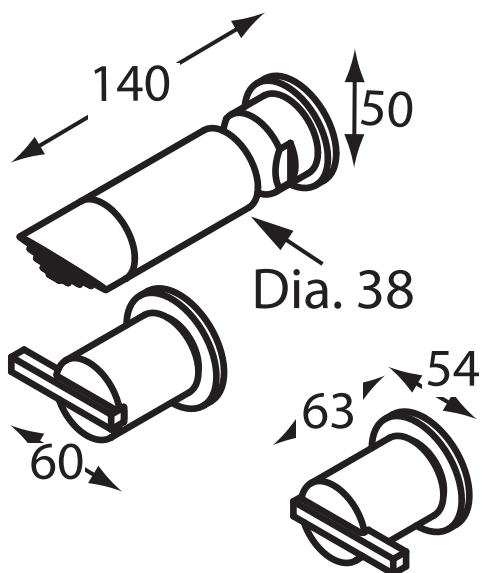

# Geo

GEO-C007.RB  
Standard Shower Set with  
Round Bar Handles

GEO-C038.RB  
Universal Shower Set with  
Round Bar Handles

GEO-C007.SB  
Standard Shower Set with  
Square Bar Handles

GEO-C038.SB  
Universal Shower Set with  
Square Bar Handles