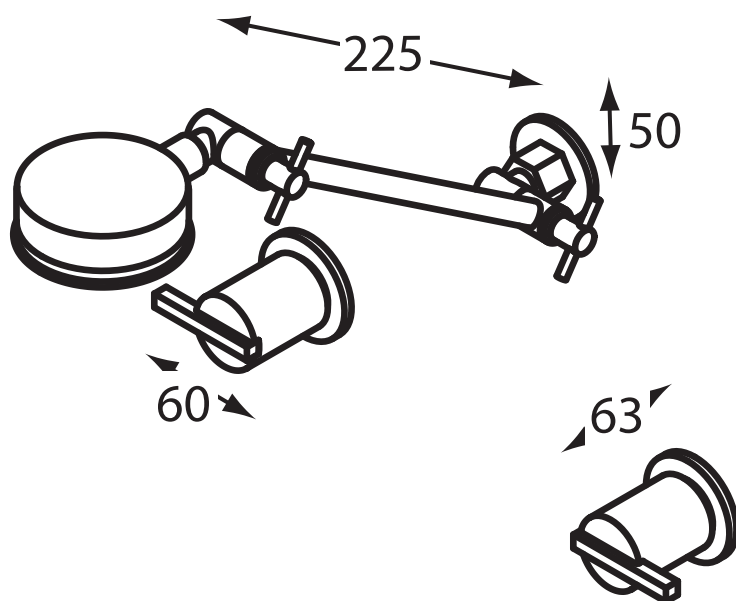

# Geo

GEO-C007.RB  
Standard Shower Set with  
Round Bar Handles

GEO-C038.RB  
Universal Shower Set with  
Round Bar Handles

GEO-C007.SB  
Standard Shower Set with  
Square Bar Handles

GEO-C038.SB  
Universal Shower Set with  
Square Bar Handles