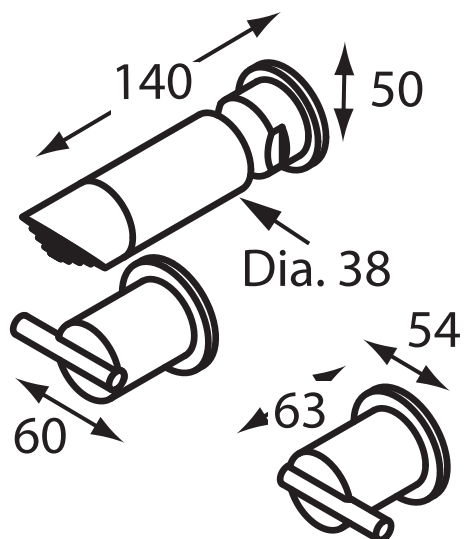

# Geo

GEO-C007.RB  
Standard Shower Set with  
Round Bar Handles

GEO-C038.RB  
Universal Shower Set with  
Round Bar Handles

GEO-C007.SB  
Standard Shower Set with  
Square Bar Handles

GEO-C038.SB  
Universal Shower Set with  
Square Bar Handles