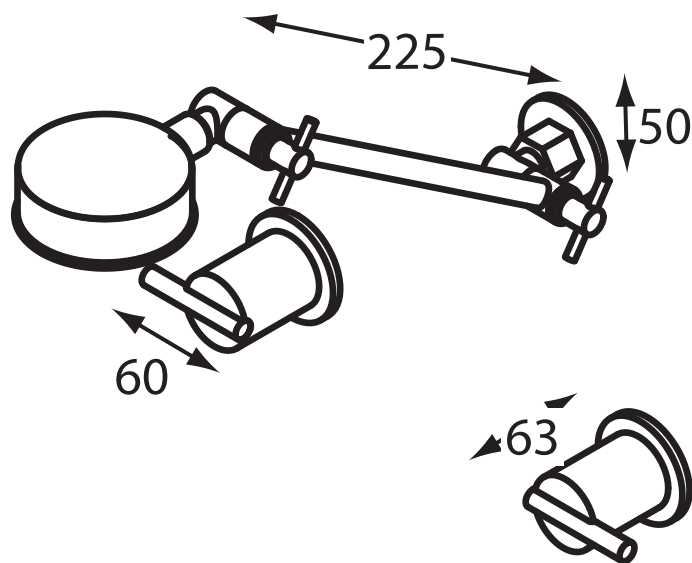

# Geo

GEO-C007.RB  
Standard Shower Set with  
Round Bar Handles

GEO-C038.RB  
Universal Shower Set with  
Round Bar Handles

GEO-C007.SB  
Standard Shower Set with  
Square Bar Handles

GEO-C038.SB  
Universal Shower Set with  
Square Bar Handles