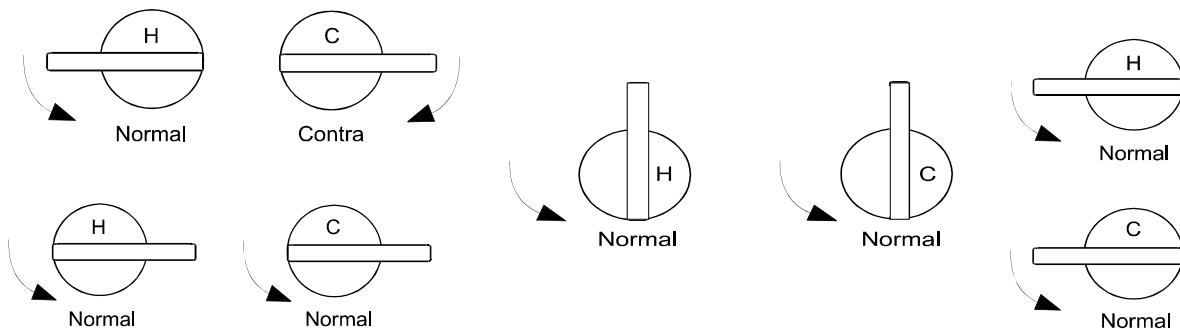

Accent Tapware Pty Ltd
3/3 Warrah Street, Chatswood NSW 2067
Phone: 02 9882 2633 Fax: 02 9882 2644
Email: info@accenttapware.com.au
Web: www.accenttapware.com.au

GEO		CHROME	SATIN CHROME
	DESCRIPTION	CODE	CODE
*Insert Handle Codes .RB Round Bar .SB Square Bar .D Disc			
Sink Wall Set 260mm Spout 3/4 Contra Cold and Normal Hot		GEO-C015.RB3S GEO-C015.SB3S GEO-C015.D3S	GEO-S015.RB3S GEO-S015.SB3S GEO-S015.D3S
1/4 Contra Cold and Normal Hot		GEO-C015 1/4.*	GEO-S015 1/4.*
Kitchen Sink Hob Set 220mm Spout 3/4 Contra Cold and Normal Hot		GEO-C016.RB3S GEO-C016.SB3S GEO-C016.D3S	GEO-S016.RB3S GEO-S016.SB3S GEO-S016.D3S
1/4 Contra Cold and Normal Hot		GEO-C016 1/4.*	GEO-S016 1/4.*
Washing Machine Cocks Pair 3/4 Contra Cold and Normal Hot		GEO-C045.RB GEO-C045.SB GEO-C045.D	GEO-S045.RB GEO-S045.SB GEO-S045.D
1/4 Contra Cold and Normal Hot		GEO-C045 1/4.*	GEO-S045 1/4.*
Cistern Cock Right Angle 3/4 Contra Cold		GEO-C019.RB GEO-C019.SB GEO-C019.D	GEO-S019.RB GEO-S019.SB GEO-S019.D
1/4 Contra Cold		GEO-C019 1/4.*	GEO-S019 1/4.*
Bidette Set Spout Type 3/4 Contra Cold and Normal Hot		GEO-C024.RB GEO-C024.SB GEO-C024.D	GEO-S024.RB GEO-S024.SB GEO-S024.D
1/4 Contra Cold and Normal Hot		GEO-C024 1/4.*	GEO-S024 1/4.*

GEO HANDLE ROTATIONS