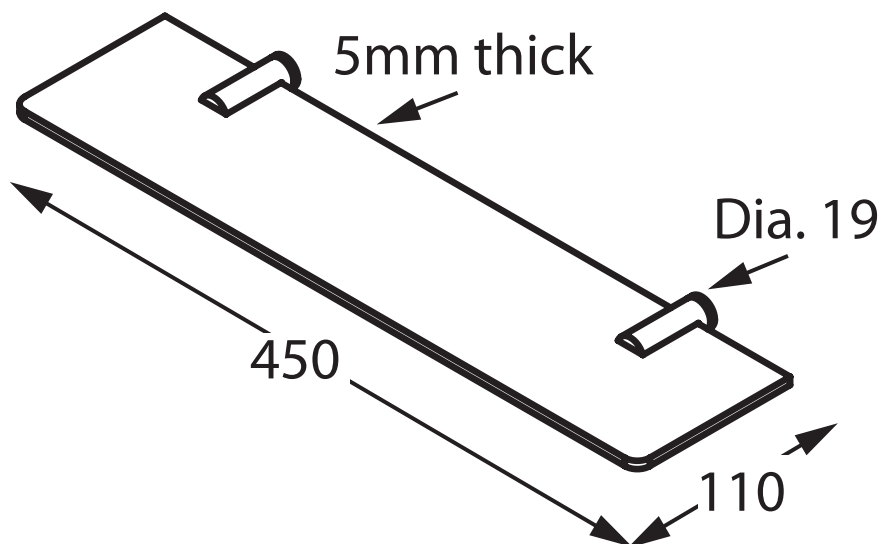

Accent

Geo Viva

VIV-C037
Short Glass Shelf

VIV-C036
Long Glass Shelf

Accent International
NSW: 3/3 Warrah Street Chatswood 2067 P: 02 9882 2633 F: 02 9882 2644
VIC: 3 Balmain Street Richmond 3121 P: 03 9428 8999 F: 03 9428 2499
Email: info@accenttapware.com.au Web: www.accenttapware.com.au