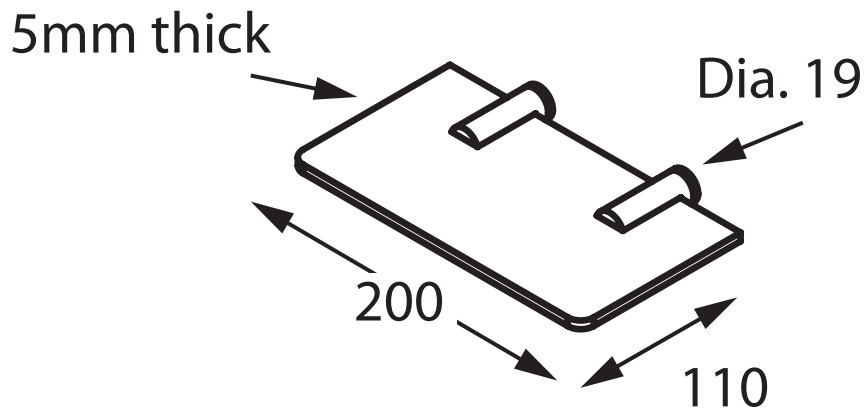

Accent

Geo Viva

VIV-C037
Short Glass Shelf

VIV-C036
Long Glass Shelf

Accent International
NSW: 3/3 Warrah Street Chatswood 2067 P: 02 9882 2633 F: 02 9882 2644
VIC: 3 Balmain Street Richmond 3121 P: 03 9428 8999 F: 03 9428 2499
Email: info@accenttapware.com.au Web: www.accenttapware.com.au