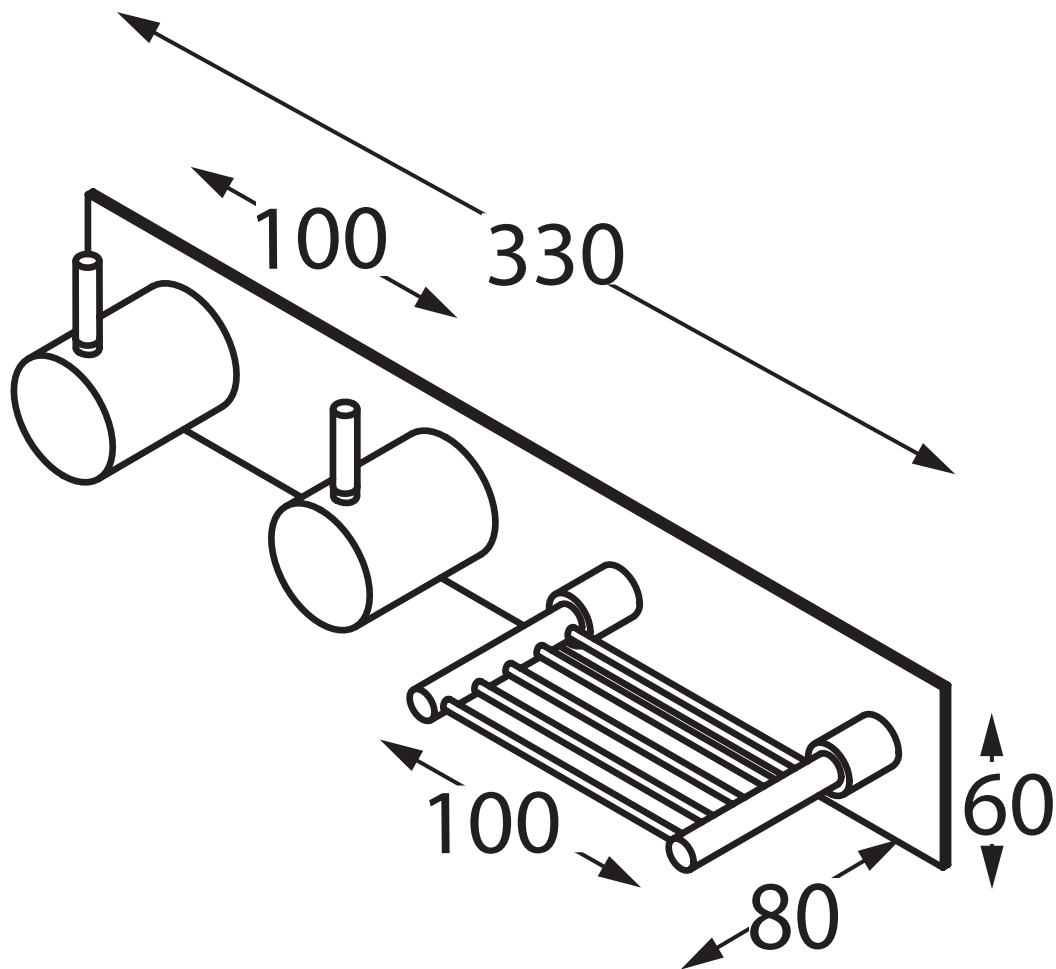

Accent

Geo Viva

VIV-C041BP

Recess Adaptors with Extended Back Plate and Soap Rack

Accent International

NSW: 3/3 Warrah Street Chatswood 2067 P: 02 9882 2633 F: 02 9882 2644

VIC: 3 Balmain Street Richmond 3121 P: 03 9428 8999 F: 03 9428 2499