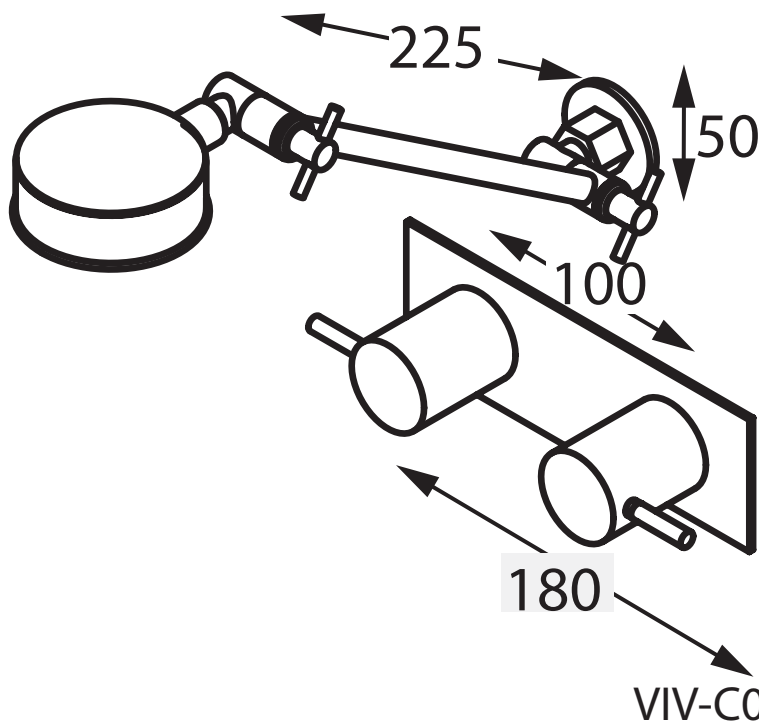

Accent

Geo Viva

Shower Set with Universal Shower Rose

Shower Set with Universal Shower Rose
and Back Plate

Accent International

NSW: 3/3 Warrah Street Chatswood 2067 P: 02 9882 2633 F: 02 9882 2644

VIC: 3 Balmain Street Richmond 3121 P: 03 9428 8999 F: 03 9428 2499