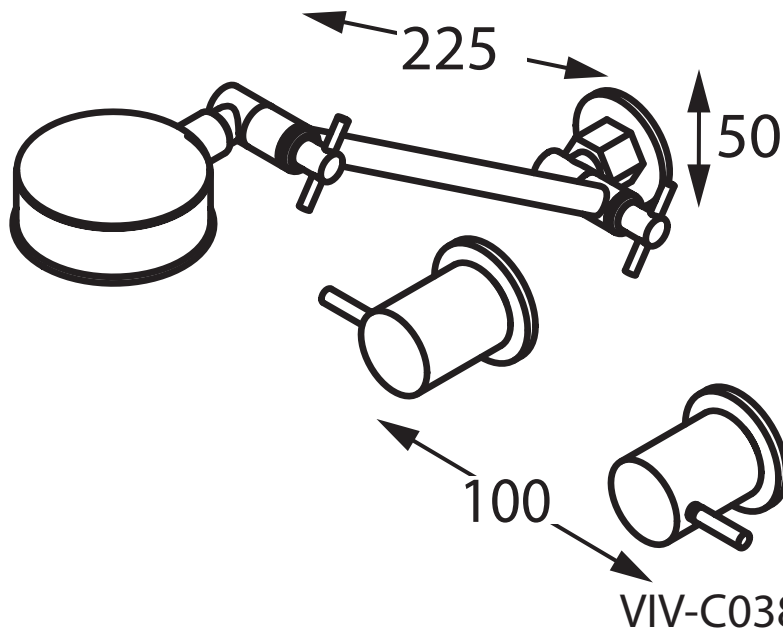

Accent

Geo Viva

Shower Set with Universal Shower Rose

Shower Set with Universal Shower Rose
and Back Plate

Accent International

NSW: 3/3 Warrah Street Chatswood 2067 P: 02 9882 2633 F: 02 9882 2644

VIC: 3 Balmain Street Richmond 3121 P: 03 9428 8999 F: 03 9428 2499