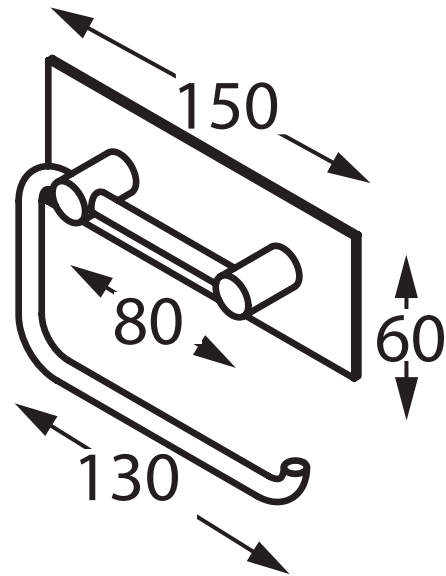

Accent

Geo Viva

VIV-C032
Toilet Roll Holder

VIV-C032BP
Toilet Roll Holder with Back Plate

VIV-C049
Double Toilet Roll Holder

VIV-C049BP
Double Toilet Roll Holder with Back Plate

Accent International

NSW: 3/3 Warrah Street Chatswood 2067 P: 02 9882 2633 F: 02 9882 2644