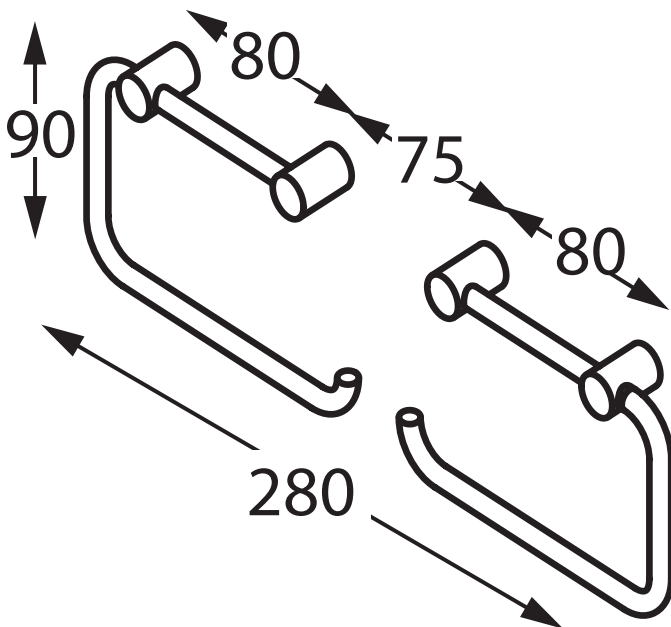

Accent

Geo Viva

VIV-C032
Toilet Roll Holder

VIV-C032BP
Toilet Roll Holder with Back Plate

VIV-C049
Double Toilet Roll Holder

VIV-C049BP
Double Toilet Roll Holder with Back Plate

Accent International

NSW: 3/3 Warrah Street Chatswood 2067 P: 02 9882 2633 F: 02 9882 2644