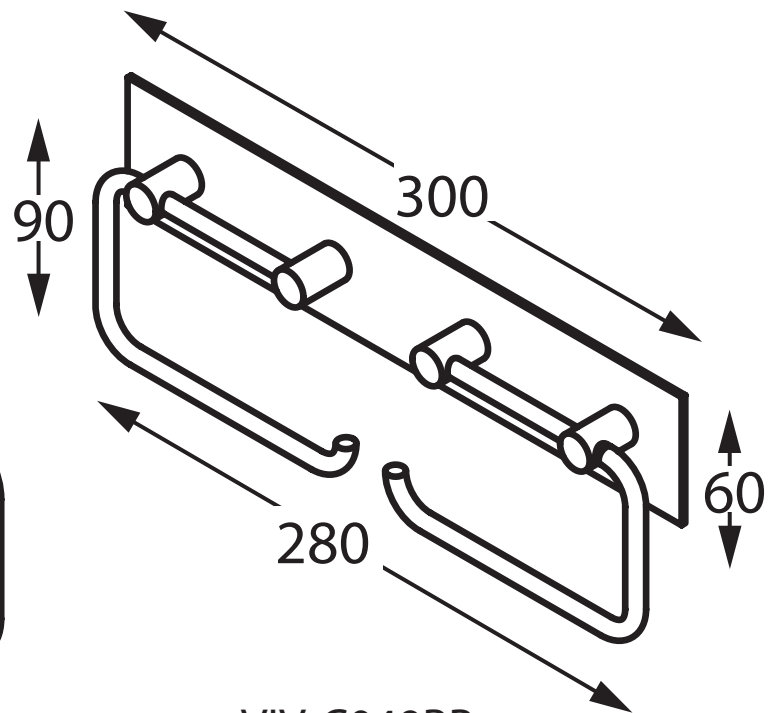

Accent

Geo Viva

VIV-C032
Toilet Roll Holder

VIV-C032BP
Toilet Roll Holder with Back Plate

VIV-C049
Double Toilet Roll Holder

VIV-C049BP
Double Toilet Roll Holder with Back Plate

Accent International

NSW: 3/3 Warrah Street Chatswood 2067 P: 02 9882 2633 F: 02 9882 2644