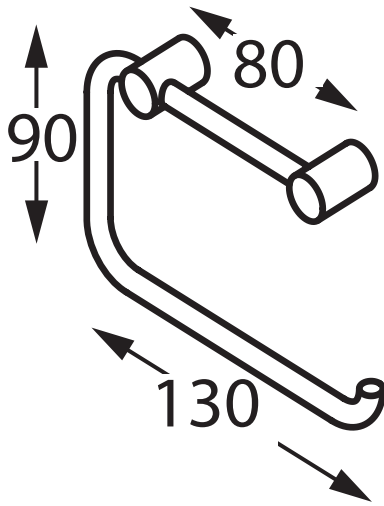

Accent

Geo Viva

VIV-C032
Toilet Roll Holder

VIV-C032BP
Toilet Roll Holder with Back Plate

VIV-C049
Double Toilet Roll Holder

VIV-C049BP
Double Toilet Roll Holder with Back Plate

Accent International

NSW: 3/3 Warrah Street Chatswood 2067 P: 02 9882 2633 F: 02 9882 2644