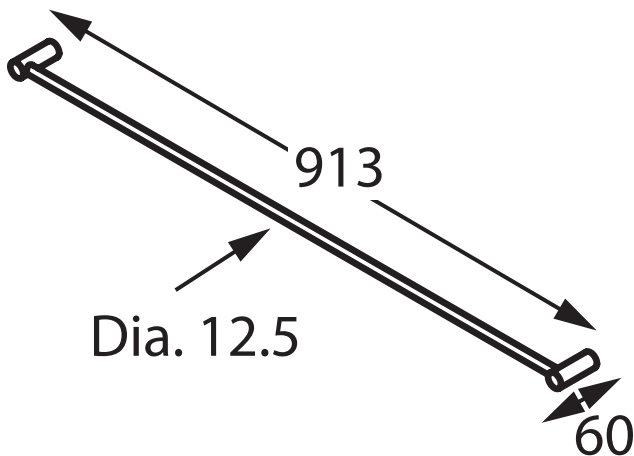

Accent

Geo Viva

VIV-C028
Single Towel Rail

VIV-C030
Double Towel Rail

VIV-C027
Single Towel Rail

VIV-C029
Double Towel Rail

Accent International
NSW: 3/3 Warrah Street Chatswood 2067 P: 02 9882 2633 F: 02 9882 2644
VIC: 3 Balmain Street Richmond 3121 P: 03 9428 8999 F: 03 9428 2499
Email: info@accenttapware.com.au Web: www.accenttapware.com.au