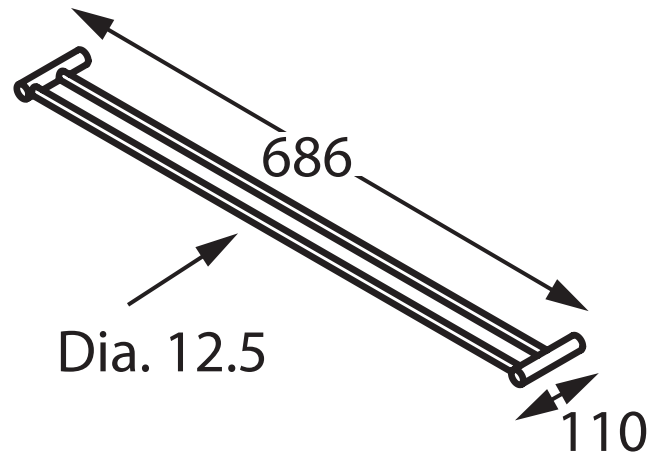

Accent

Geo Viva

VIV-C028
Single Towel Rail

VIV-C030
Double Towel Rail

VIV-C027
Single Towel Rail

VIV-C029
Double Towel Rail

Accent International
NSW: 3/3 Warrah Street Chatswood 2067 P: 02 9882 2633 F: 02 9882 2644
VIC: 3 Balmain Street Richmond 3121 P: 03 9428 8999 F: 03 9428 2499
Email: info@accenttapware.com.au Web: www.accenttapware.com.au