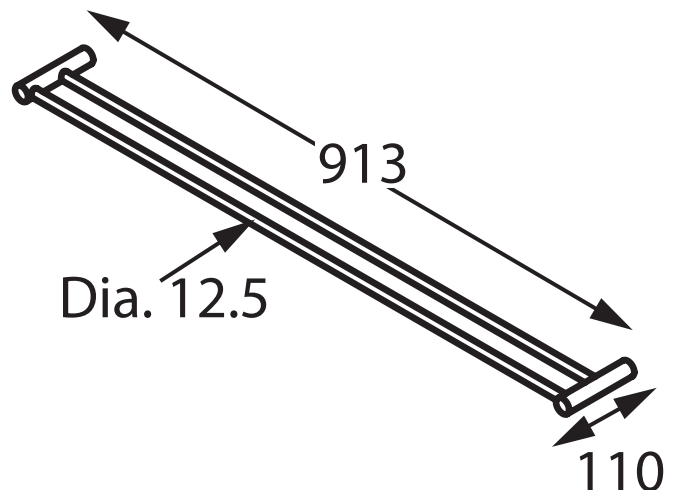

Accent

Geo Viva

VIV-C028
Single Towel Rail

VIV-C030
Double Towel Rail

VIV-C027
Single Towel Rail

VIV-C029
Double Towel Rail

Accent International
NSW: 3/3 Warrah Street Chatswood 2067 P: 02 9882 2633 F: 02 9882 2644
VIC: 3 Balmain Street Richmond 3121 P: 03 9428 8999 F: 03 9428 2499
Email: info@accenttapware.com.au Web: www.accenttapware.com.au