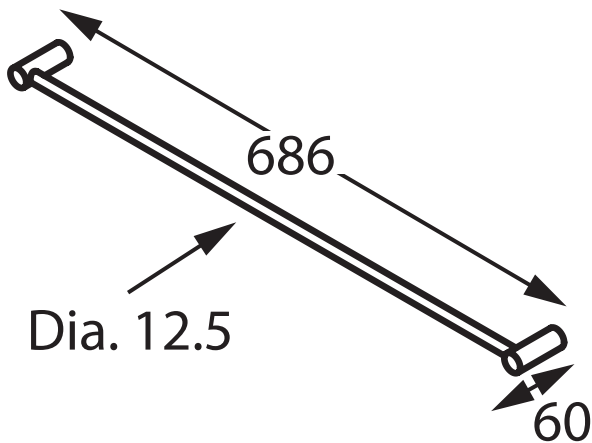

Accent

Geo Viva

VIV-C028
Single Towel Rail

VIV-C030
Double Towel Rail

VIV-C027
Single Towel Rail

VIV-C029
Double Towel Rail

Accent International
NSW: 3/3 Warrah Street Chatswood 2067 P: 02 9882 2633 F: 02 9882 2644
VIC: 3 Balmain Street Richmond 3121 P: 03 9428 8999 F: 03 9428 2499
Email: info@accenttapware.com.au Web: www.accenttapware.com.au