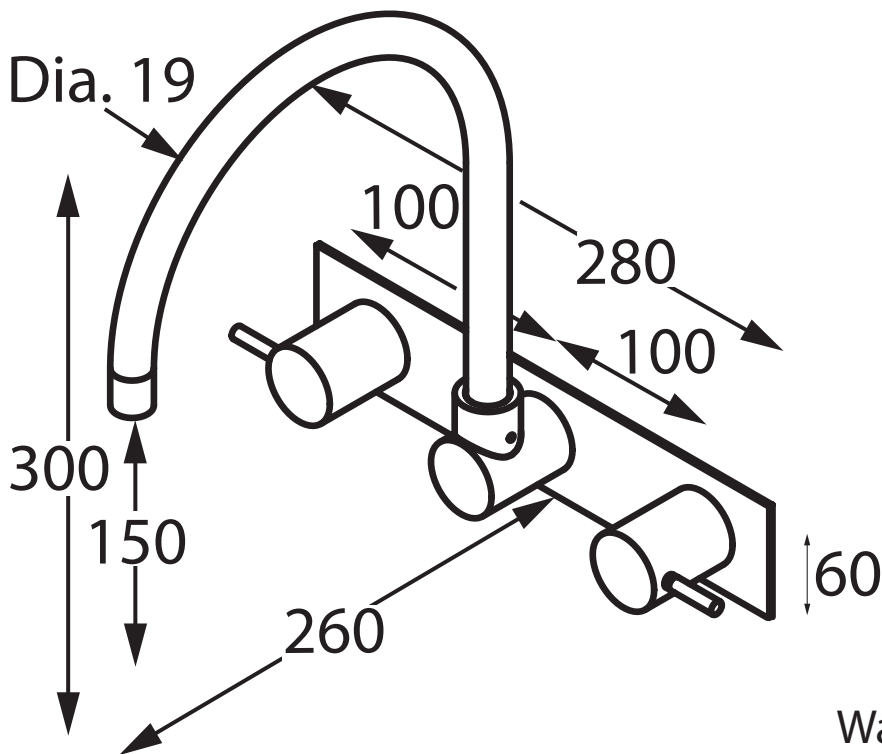

Accent

Geo Viva

Accent International

NSW: 3/3 Warrah Street Chatswood 2067 P: 02 9882 2633 F: 02 9882 2644

VIC: 3 Balmain Street Richmond 3121 P: 03 9428 8999 F: 03 9428 2499

Email: info@accenttapware.com.au Web: www.accenttapware.com.au