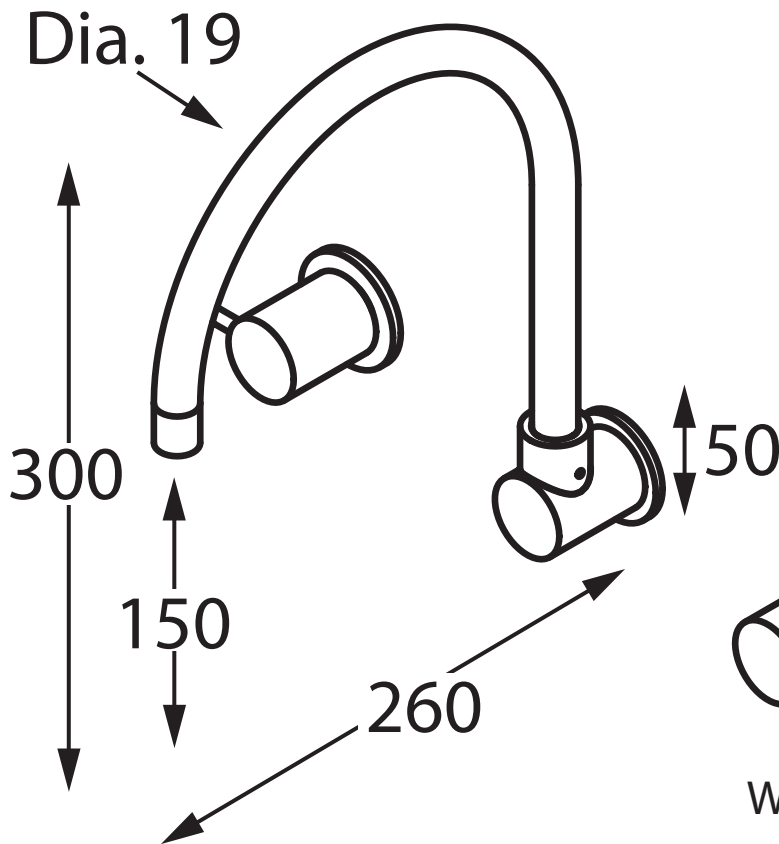

Accent

Geo Viva

Accent International

NSW: 3/3 Warrah Street Chatswood 2067 P: 02 9882 2633 F: 02 9882 2644

VIC: 3 Balmain Street Richmond 3121 P: 03 9428 8999 F: 03 9428 2499

Email: info@accenttapware.com.au Web: www.accenttapware.com.au