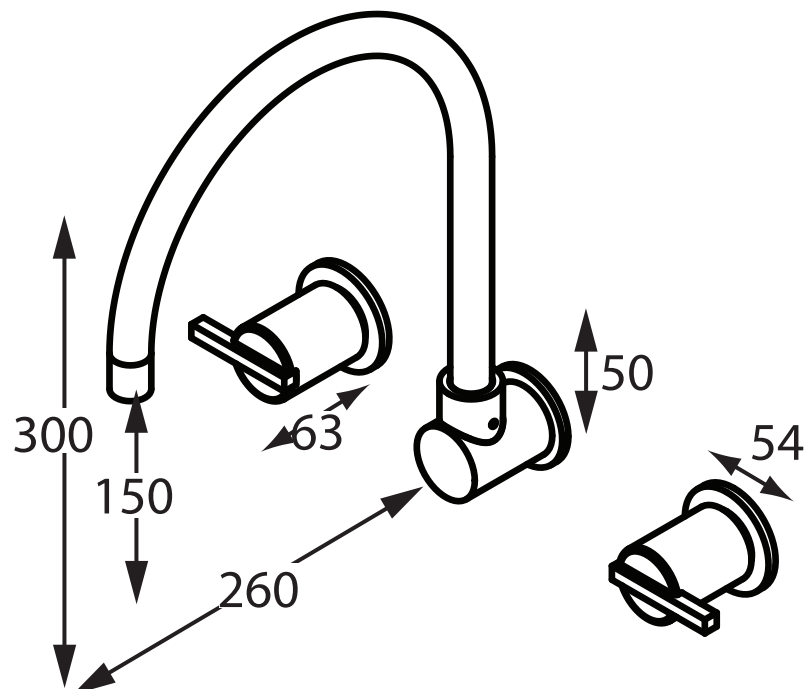

Accent

Geo

Wall Sink Set with Round Bar Handles

Wall Sink Set with Square Bar Handles

Accent International

NSW: 3/3 Warrah Street Chatswood 2067 P: 02 9882 2633 F: 02 9882 2644

VIC: 3 Balmain Street Richmond 3121 P: 03 9428 8999 F: 03 9428 2499