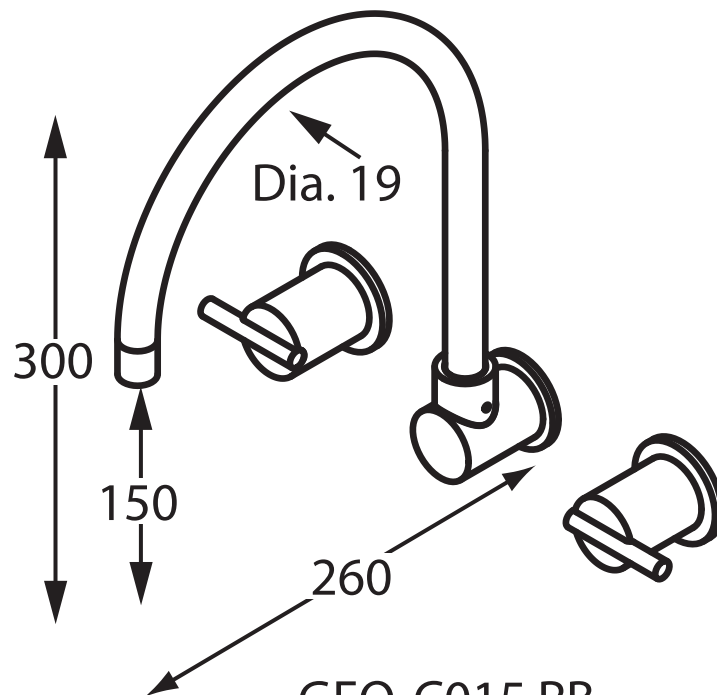

Accent

Geo

Wall Sink Set with Round Bar Handles

Wall Sink Set with Square Bar Handles

Accent International

NSW: 3/3 Warrah Street Chatswood 2067 P: 02 9882 2633 F: 02 9882 2644

VIC: 3 Balmain Street Richmond 3121 P: 03 9428 8999 F: 03 9428 2499