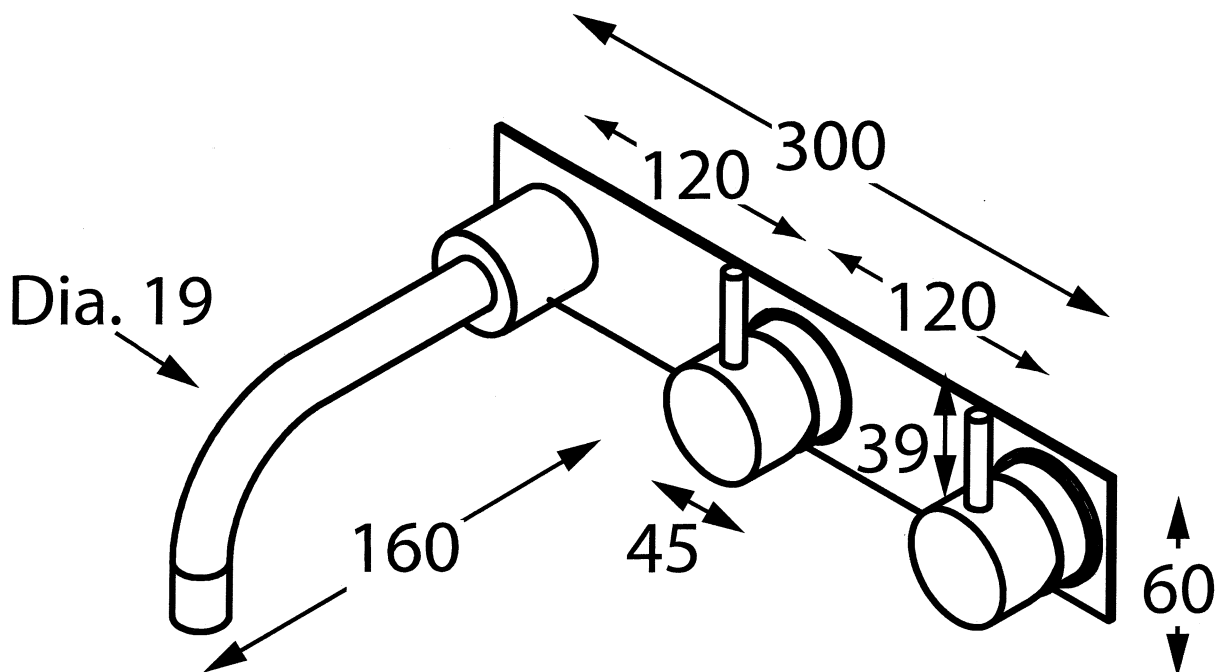

Accent

Intamix Geo Viva

INT-CMX22
Double In Wall Mixer with 160mm Spout

INT-CMX22BP
Double In Wall Mixer with 160mm Spout
and Back Plate

Accent International

NSW: 3/3 Warrah Street Chatswood 2067 P: 02 9882 2633 F: 02 9882 2644

VIC: 3 Balmain Street Richmond 3121 P: 03 9428 8999 F: 03 9428 2499

Email: info@accenttapware.com.au Web: www.accenttapware.com.au

Accent

Intamix Geo Viva

INT-CMX15
Double In Wall Mixer with 210mm Spout

INT-CMX15BP
Double In Wall Mixer with 210mm Spout
and Back Plate