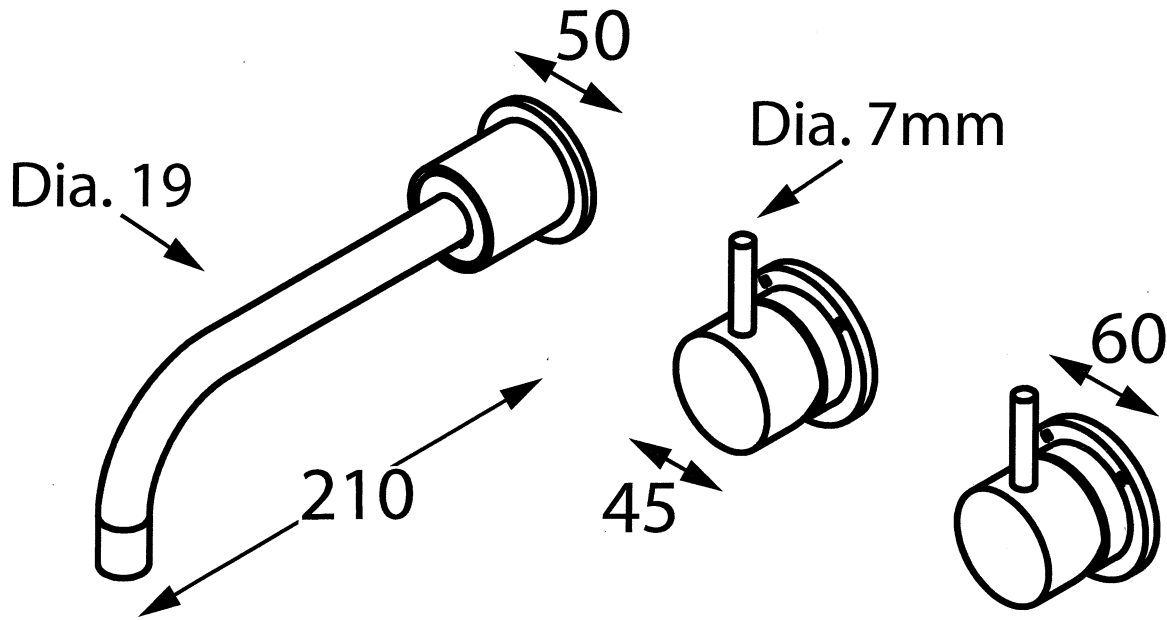

Accent

Intamix Geo Viva

INT-CMX22
Double In Wall Mixer with 160mm Spout

INT-CMX22BP
Double In Wall Mixer with 160mm Spout
and Back Plate

Accent International

NSW: 3/3 Warrah Street Chatswood 2067 P: 02 9882 2633 F: 02 9882 2644

VIC: 3 Balmain Street Richmond 3121 P: 03 9428 8999 F: 03 9428 2499

Email: info@accenttapware.com.au Web: www.accenttapware.com.au

Accent

Intamix Geo Viva

INT-CMX15
Double In Wall Mixer with 210mm Spout

INT-CMX15BP
Double In Wall Mixer with 210mm Spout
and Back Plate