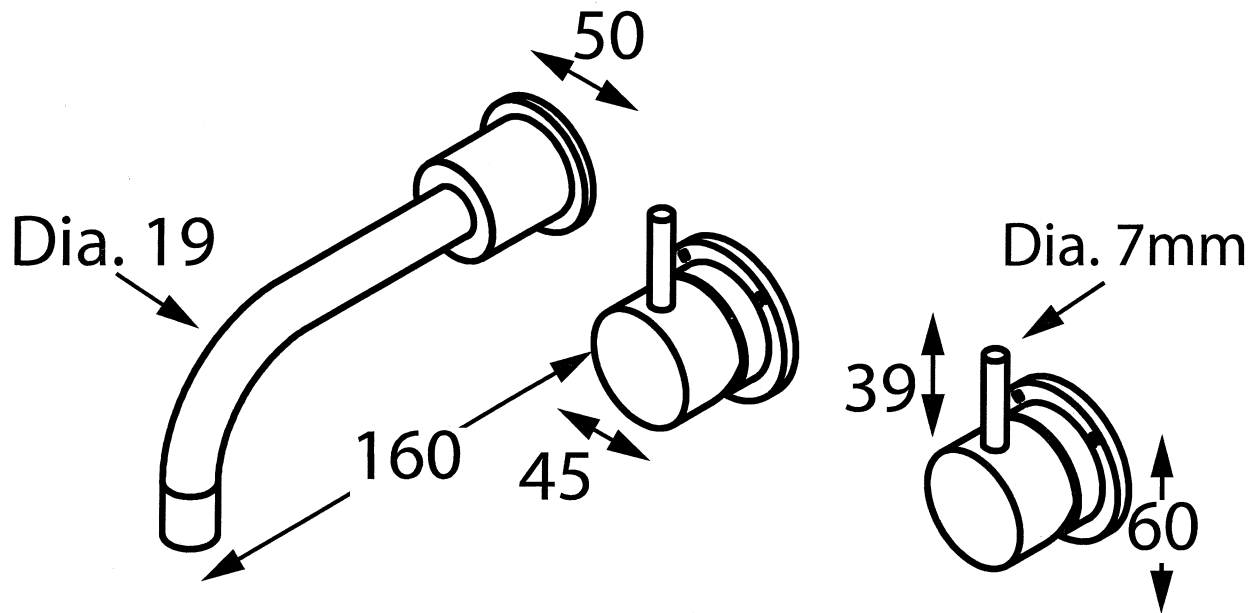

Accent

Intamix Geo Viva

INT-CMX22
Double In Wall Mixer with 160mm Spout

INT-CMX22BP
Double In Wall Mixer with 160mm Spout
and Back Plate

Accent International

NSW: 3/3 Warrah Street Chatswood 2067 P: 02 9882 2633 F: 02 9882 2644

VIC: 3 Balmain Street Richmond 3121 P: 03 9428 8999 F: 03 9428 2499

Email: info@accenttapware.com.au Web: www.accenttapware.com.au

Accent

Intamix Geo Viva

INT-CMX15
Double In Wall Mixer with 210mm Spout

INT-CMX15BP
Double In Wall Mixer with 210mm Spout
and Back Plate