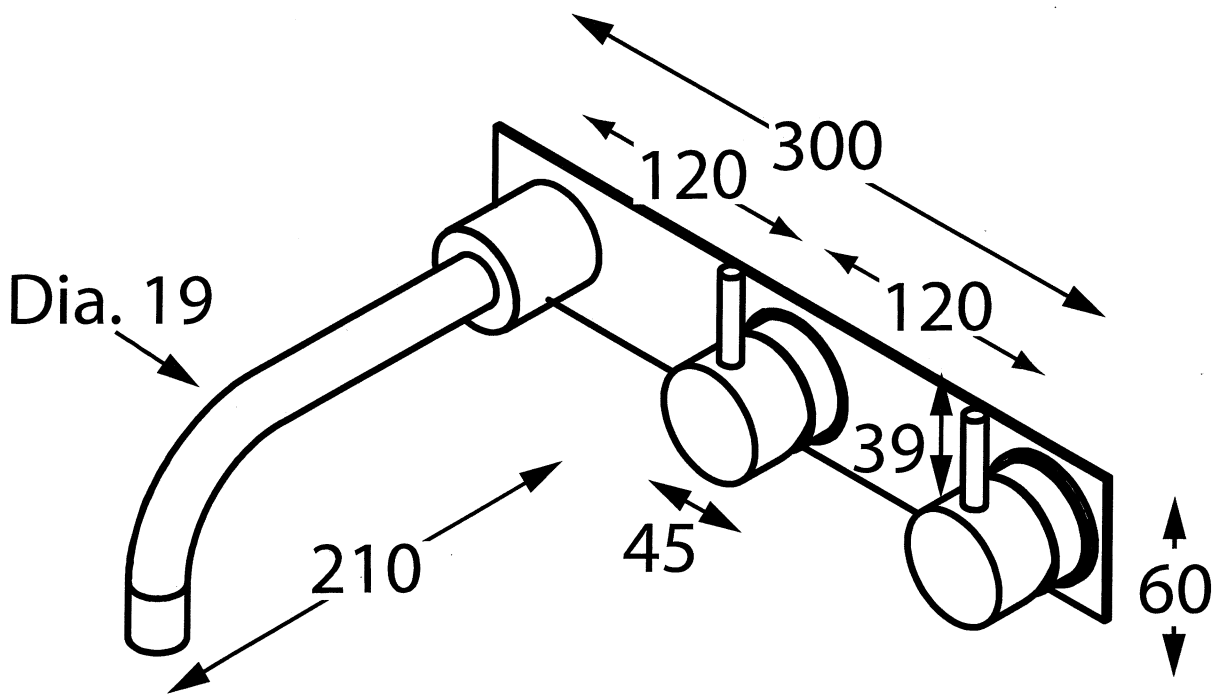

VIC: 3 Balmain Street Richmond 3121 P: 03 9428 8999 F: 03 9428 2499

Email: info@accenttapware.com.au Web: www.accenttapware.com.au

Accent

Intamix Geo Viva

INT-CMX15
Double In Wall Mixer with 210mm Spout

INT-CMX15BP
Double In Wall Mixer with 210mm Spout
and Back Plate