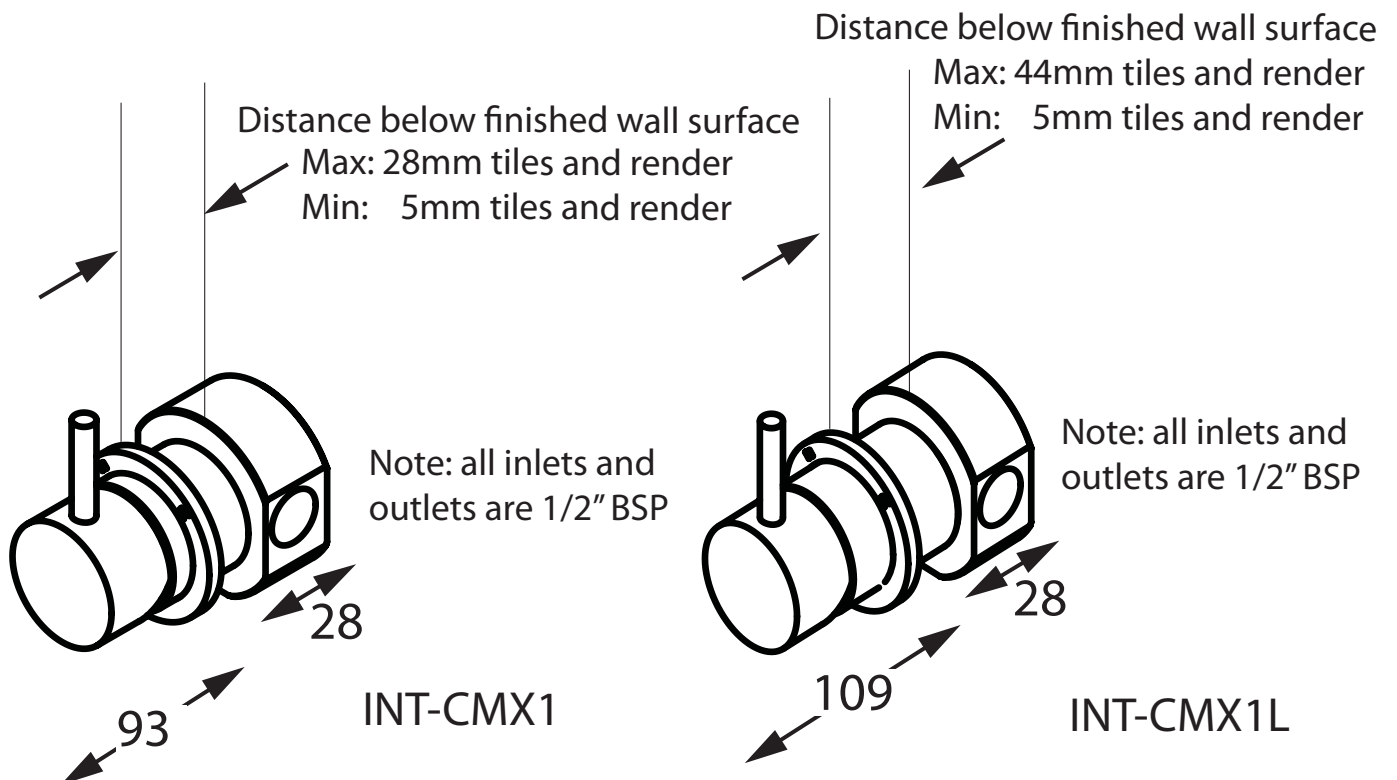

Accent

Intamix Geo Viva

INT-CMX1
In Wall Mixer

Accent International

NSW: 3/3 Warrah Street Chatswood 2067 P: 02 9882 2633 F: 02 9882 2644

VIC: 3 Balmain Street Richmond 3121 P: 03 9428 8999 F: 03 9428 2499