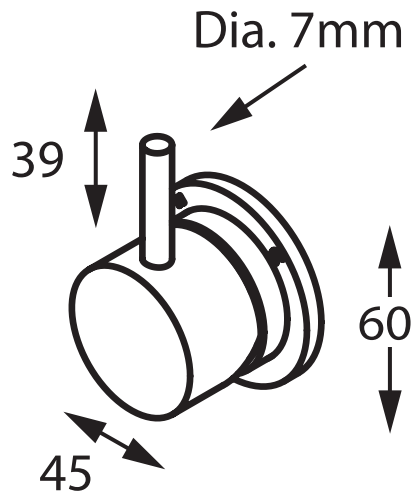

Accent

Intamix Geo Viva

INT-CMX1
In Wall Mixer

Accent International

NSW: 3/3 Warrah Street Chatswood 2067 P: 02 9882 2633 F: 02 9882 2644

VIC: 3 Balmain Street Richmond 3121 P: 03 9428 8999 F: 03 9428 2499