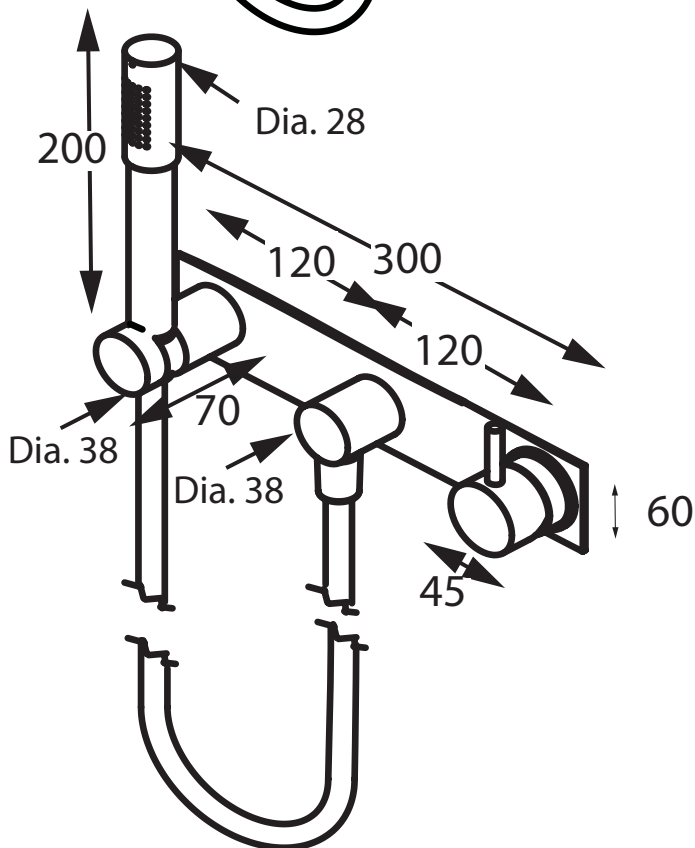

# Intamix Geo Viva

INT-CMX17  
In Wall Mixer with Hand Shower

INT-CMX17BP  
Wall Mixer with Hand Shower  
and Back Plate

Accent International

NSW: 3/3 Warrah Street Chatswood 2067 P: 02 9882 2633 F: 02 9882 2644