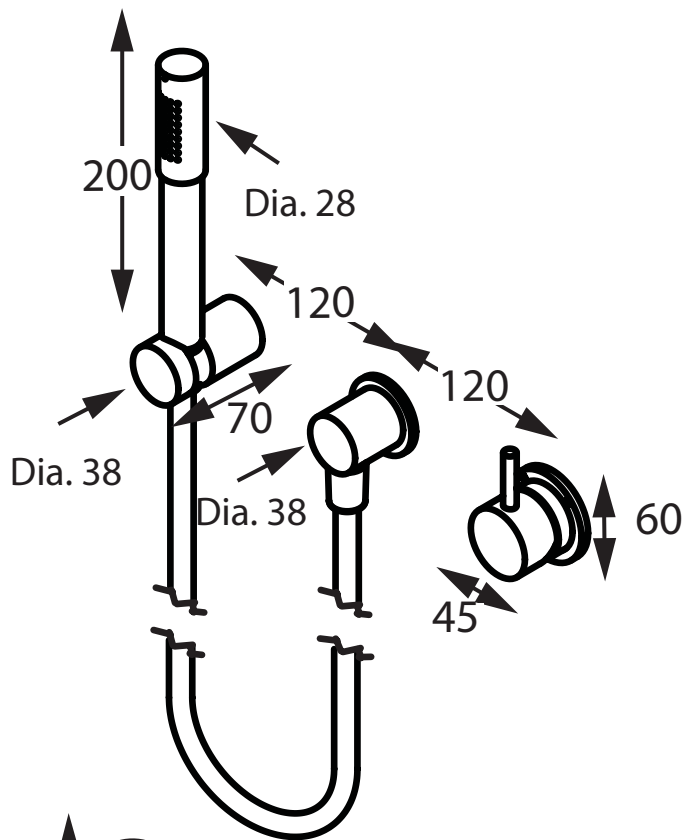

# Intamix Geo Viva

INT-CMX17  
In Wall Mixer with Hand Shower

INT-CMX17BP  
Wall Mixer with Hand Shower  
and Back Plate

Accent International

NSW: 3/3 Warrah Street Chatswood 2067 P: 02 9882 2633 F: 02 9882 2644