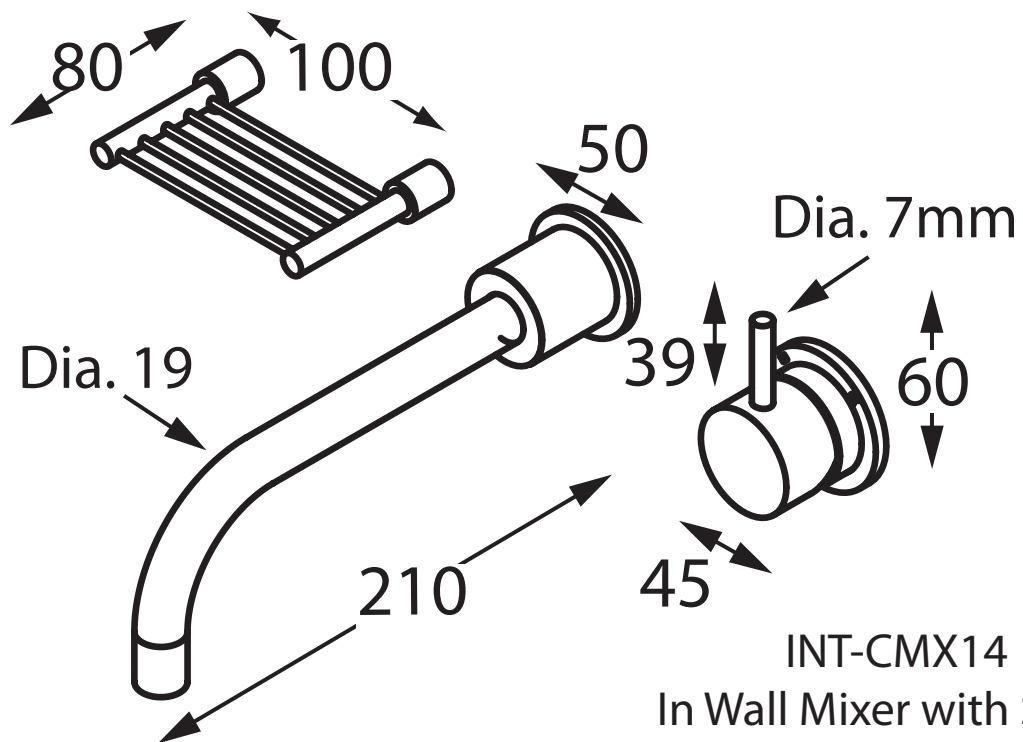

Accent

Intamix Geo Viva

INT-CMX14
In Wall Mixer with Spout
and Soap Rack

INT-CMX14BP
In Wall Mixer with Spout
Soap Rack and Back Plate

Accent International

NSW: 3/3 Warrah Street Chatswood 2067 P: 02 9882 2633 F: 02 9882 2644