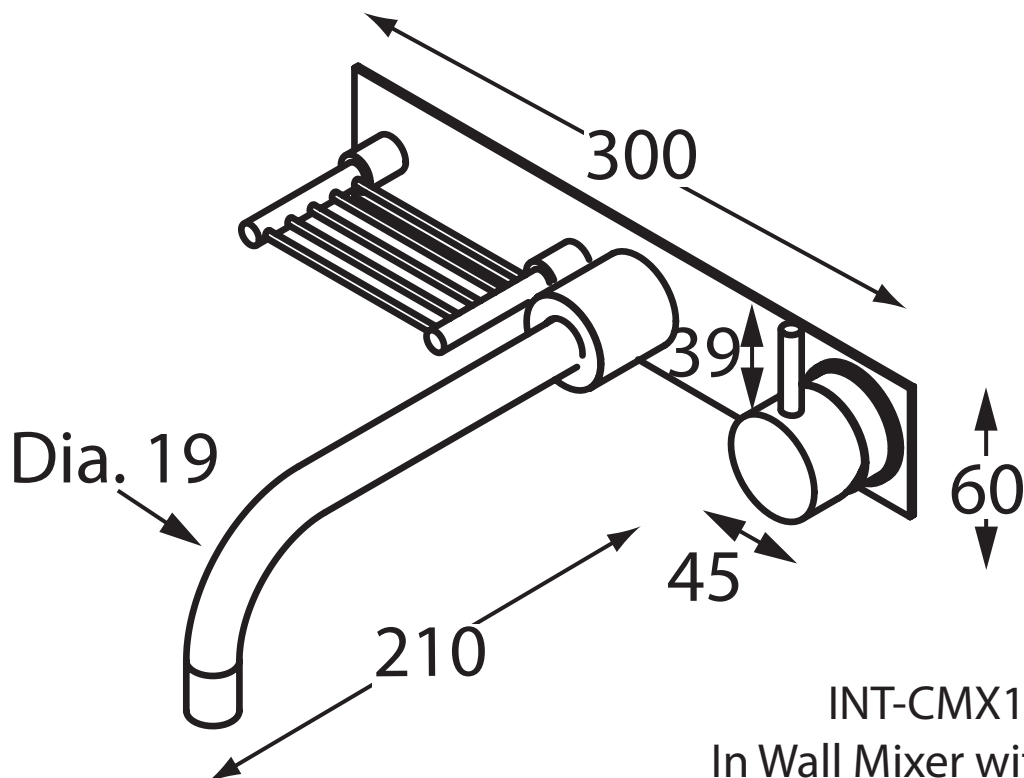

Accent

Intamix Geo Viva

INT-CMX14
In Wall Mixer with Spout
and Soap Rack

INT-CMX14BP
In Wall Mixer with Spout
Soap Rack and Back Plate

Accent International

NSW: 3/3 Warrah Street Chatswood 2067 P: 02 9882 2633 F: 02 9882 2644