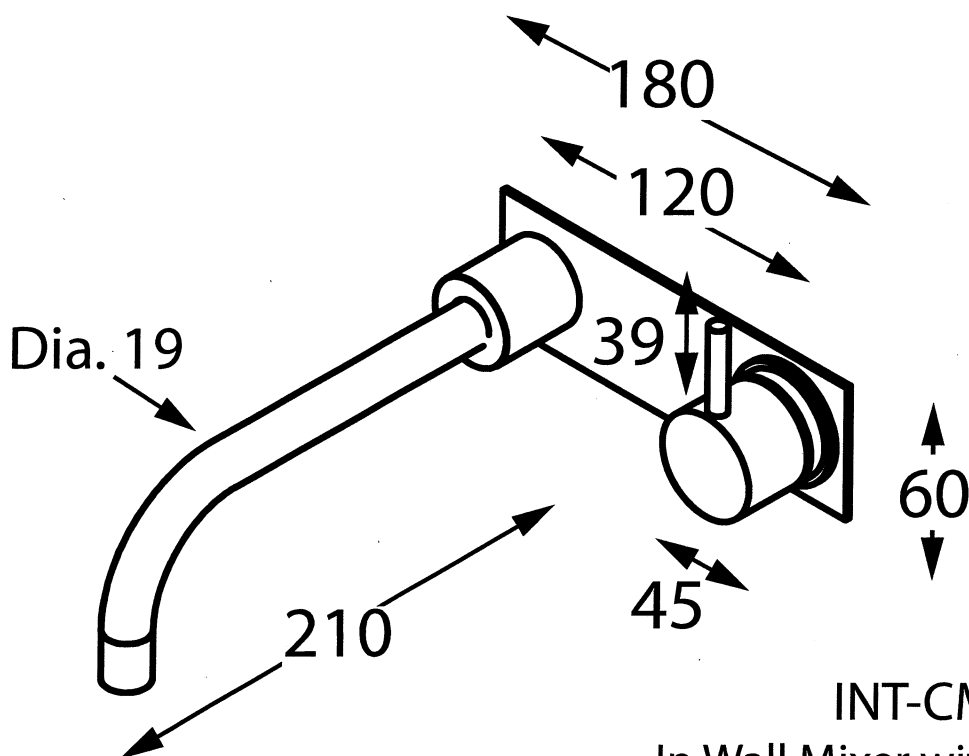

Accent

Intamix Geo Viva

INT-CMX3
In Wall Mixer with 160mm Spout

INT-CMX3BP
In Wall Mixer with 160mm Spout
and Back Plate

Accent International
NSW: 3/3 Warrah Street Chatswood 2067 P: 02 9882 2633 F: 02 9882 2644
VIC: 3 Balmain Street Richmond 3121 P: 03 9428 8999 F: 03 9428 2499
Email: info@accenttapware.com.au Web: www.accenttapware.com.au

Accent

Intamix Geo Viva

INT-CMX4

In Wall Mixer with 210mm Spout

INT-CMX4BP

In Wall Mixer with 210mm Spout
and Back Plate

Accent International

NSW: 3/3 Warrah Street Chatswood 2067 P: 02 9882 2633 F: 02 9882 2644

VIC: 3 Balmain Street Richmond 3121 P: 03 9428 8999 F: 03 9428 2499

Email: info@accenttapware.com.au Web: www.accenttapware.com.au

Accent

Intamix Geo Viva

INT-CMX5

In Wall Mixer with 260mm Spout

INT-CMX5BP

In Wall Mixer with 260mm Spout
and Back Plate