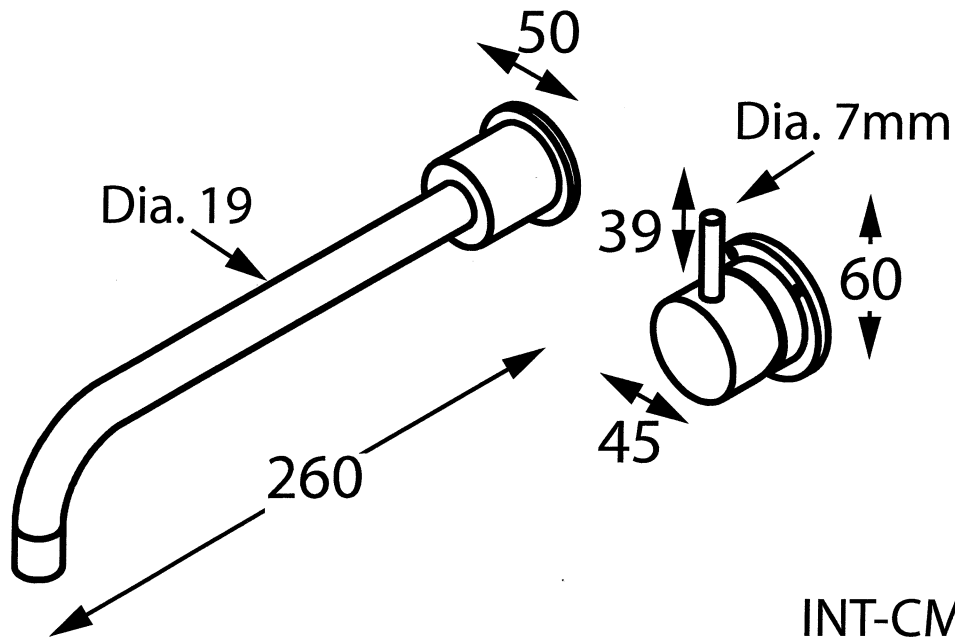

Accent

Intamix Geo Viva

INT-CMX4

In Wall Mixer with 210mm Spout

INT-CMX4BP

In Wall Mixer with 210mm Spout
and Back Plate

Accent International

NSW: 3/3 Warrah Street Chatswood 2067 P: 02 9882 2633 F: 02 9882 2644

VIC: 3 Balmain Street Richmond 3121 P: 03 9428 8999 F: 03 9428 2499

Email: info@accenttapware.com.au Web: www.accenttapware.com.au

Accent

Intamix Geo Viva

INT-CMX5

In Wall Mixer with 260mm Spout

INT-CMX5BP

In Wall Mixer with 260mm Spout
and Back Plate