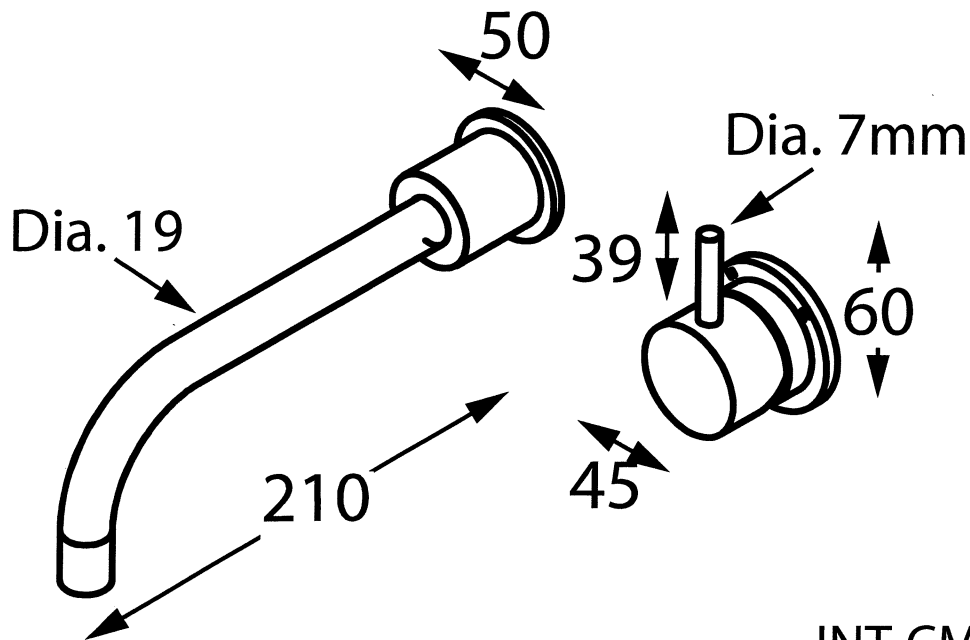

Accent

Intamix Geo Viva

INT-CMX3
In Wall Mixer with 160mm Spout

INT-CMX3BP
In Wall Mixer with 160mm Spout
and Back Plate

Accent International
NSW: 3/3 Warrah Street Chatswood 2067 P: 02 9882 2633 F: 02 9882 2644
VIC: 3 Balmain Street Richmond 3121 P: 03 9428 8999 F: 03 9428 2499
Email: info@accenttapware.com.au Web: www.accenttapware.com.au

Accent

Intamix Geo Viva

INT-CMX4

In Wall Mixer with 210mm Spout

INT-CMX4BP

In Wall Mixer with 210mm Spout
and Back Plate

Accent International

NSW: 3/3 Warrah Street Chatswood 2067 P: 02 9882 2633 F: 02 9882 2644

VIC: 3 Balmain Street Richmond 3121 P: 03 9428 8999 F: 03 9428 2499

Email: info@accenttapware.com.au Web: www.accenttapware.com.au

Accent

Intamix Geo Viva

INT-CMX5

In Wall Mixer with 260mm Spout

INT-CMX5BP

In Wall Mixer with 260mm Spout
and Back Plate