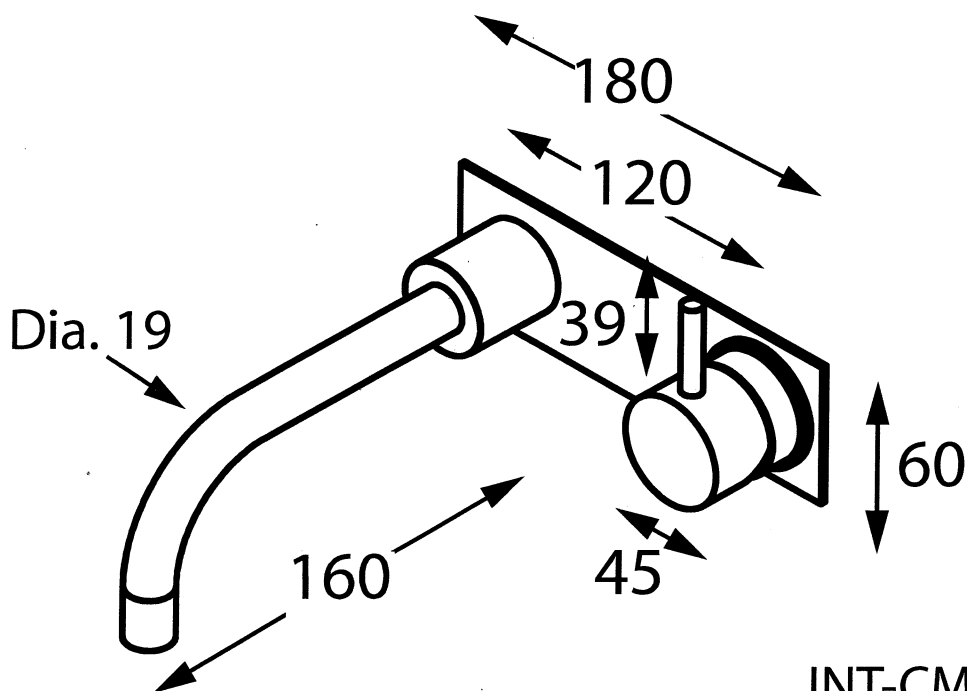

Accent

Intamix Geo Viva

INT-CMX3
In Wall Mixer with 160mm Spout

INT-CMX3BP
In Wall Mixer with 160mm Spout
and Back Plate

Accent International
NSW: 3/3 Warrah Street Chatswood 2067 P: 02 9882 2633 F: 02 9882 2644
VIC: 3 Balmain Street Richmond 3121 P: 03 9428 8999 F: 03 9428 2499
Email: info@accenttapware.com.au Web: www.accenttapware.com.au

Accent

Intamix Geo Viva

INT-CMX4

In Wall Mixer with 210mm Spout

INT-CMX4BP

In Wall Mixer with 210mm Spout
and Back Plate

Accent International

NSW: 3/3 Warrah Street Chatswood 2067 P: 02 9882 2633 F: 02 9882 2644

VIC: 3 Balmain Street Richmond 3121 P: 03 9428 8999 F: 03 9428 2499

Email: info@accenttapware.com.au Web: www.accenttapware.com.au

Accent

Intamix Geo Viva

INT-CMX5

In Wall Mixer with 260mm Spout

INT-CMX5BP

In Wall Mixer with 260mm Spout
and Back Plate