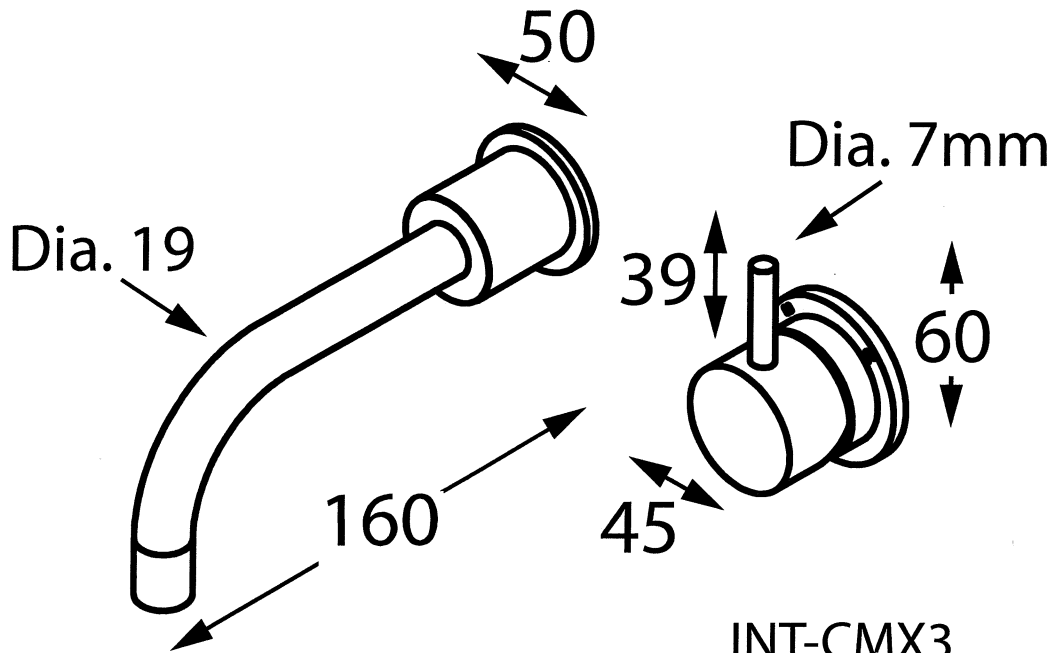

Accent

Intamix Geo Viva

INT-CMX3
In Wall Mixer with 160mm Spout

INT-CMX3BP
In Wall Mixer with 160mm Spout
and Back Plate

Accent International
NSW: 3/3 Warrah Street Chatswood 2067 P: 02 9882 2633 F: 02 9882 2644
VIC: 3 Balmain Street Richmond 3121 P: 03 9428 8999 F: 03 9428 2499
Email: info@accenttapware.com.au Web: www.accenttapware.com.au

Accent

Intamix Geo Viva

INT-CMX4

In Wall Mixer with 210mm Spout

INT-CMX4BP

In Wall Mixer with 210mm Spout
and Back Plate

Accent International

NSW: 3/3 Warrah Street Chatswood 2067 P: 02 9882 2633 F: 02 9882 2644

VIC: 3 Balmain Street Richmond 3121 P: 03 9428 8999 F: 03 9428 2499

Email: info@accenttapware.com.au Web: www.accenttapware.com.au

Accent

Intamix Geo Viva

INT-CMX5

In Wall Mixer with 260mm Spout

INT-CMX5BP

In Wall Mixer with 260mm Spout
and Back Plate