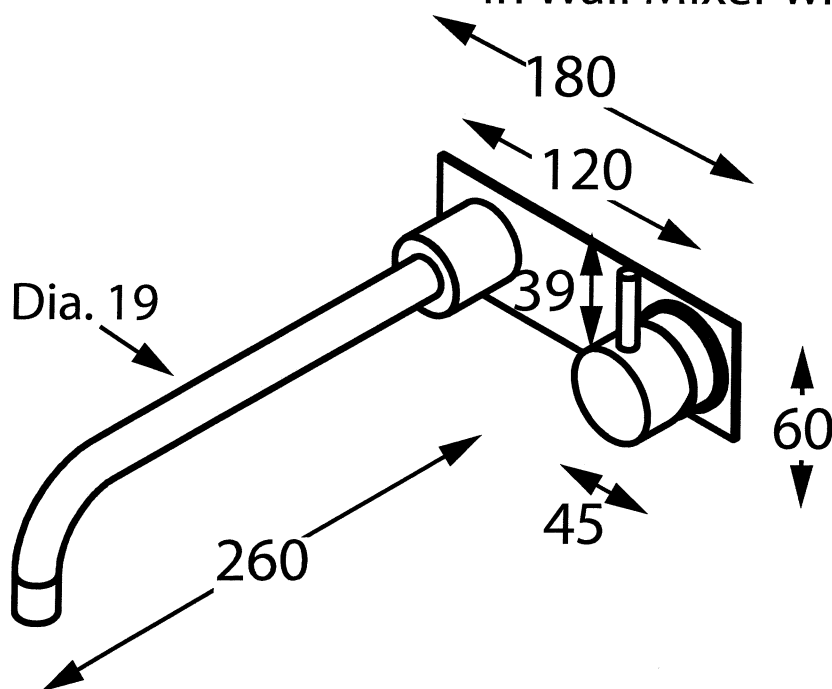

VIC: 3 Balmain Street Richmond 3121 P: 03 9428 8999 F: 03 9428 2499

Email: info@accenttapware.com.au Web: www.accenttapware.com.au

Accent

Intamix Geo Viva

INT-CMX5

In Wall Mixer with 260mm Spout

INT-CMX5BP

In Wall Mixer with 260mm Spout
and Back Plate